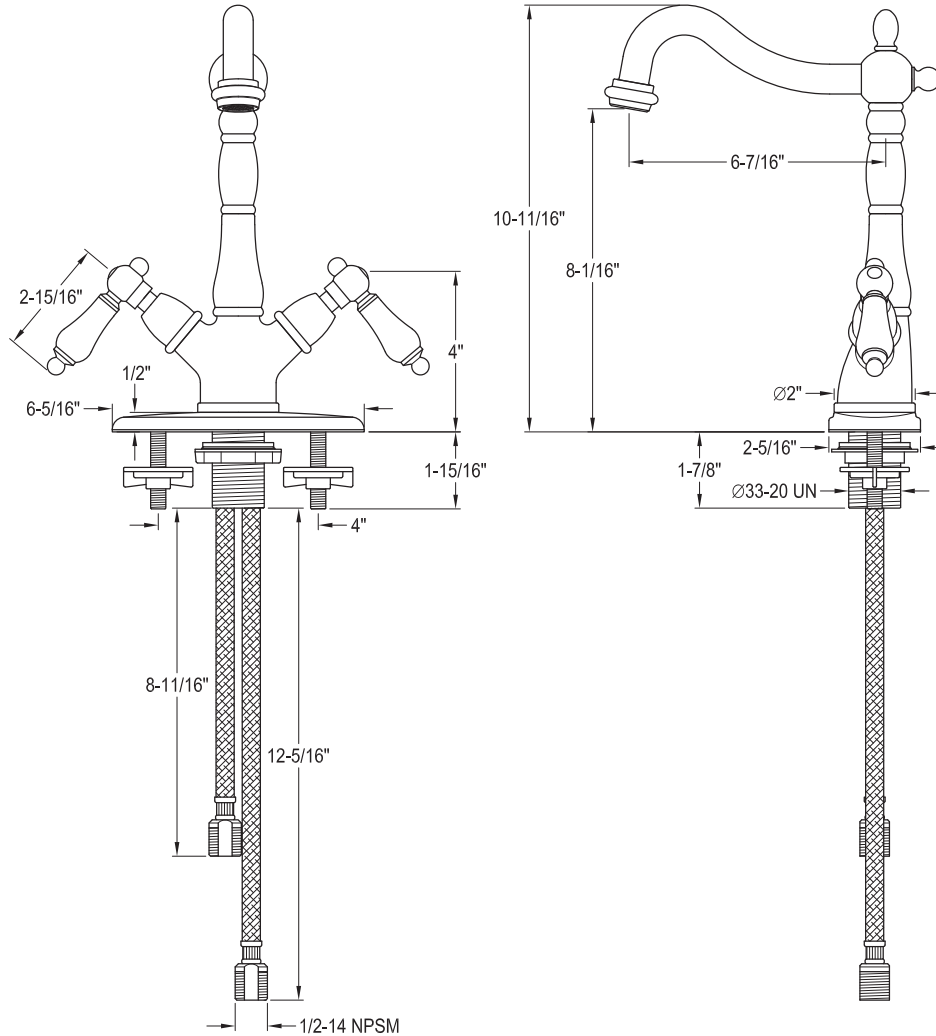

Almira 2-Handle Vessel Sink Faucet

SKU # I39525

Overall Dimensions:

Length: 6 5/16"
 Height: 10 11/16"
 Spout Reach: 6 7/16"
 Spout Height: 8 1/16"

Base Dimensions:

Length: 6 5/16"
 Width: 2 5/16"
 Height: 1/2"