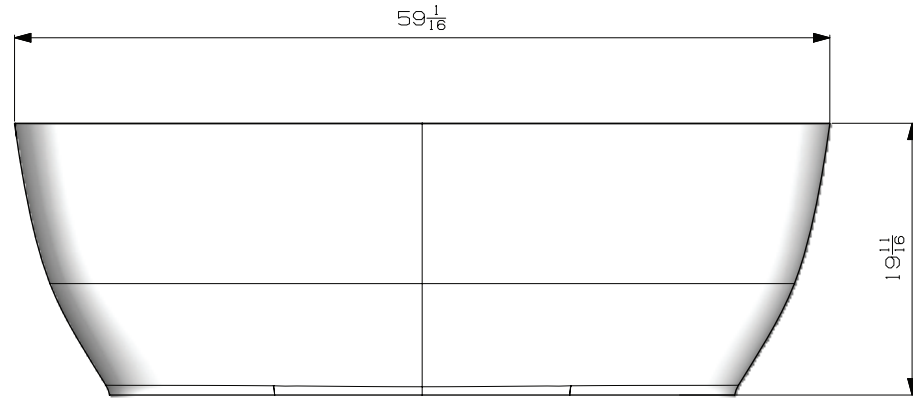

59" Zanser Resin Freestanding Tub

SKU # I4I014

Overall Dimensions:

Length: 59"
 Width: 27 1/2"
 Height: 19 5/8"
 Rim Thickness: 3/4"

Interior Dimensions:

Length:
 Width:
 Depth to Overflow: 15 1/8"