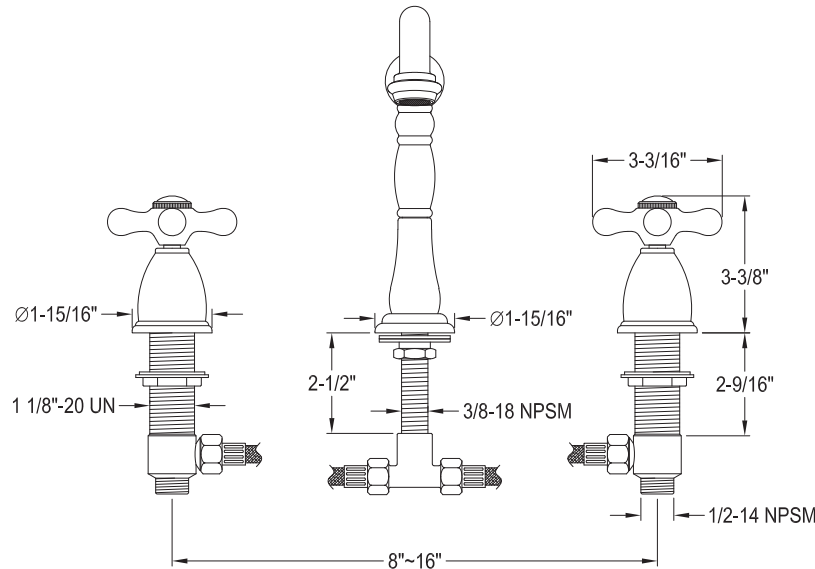

Mariana Widespread Bathroom Faucet

SKU # I39464

Overall Dimensions:

Length: 8"~16"
 Height: 8 1/16"
 Spout Reach: 6 7/16"
 Spout Height: 5 7/16"

Base Dimensions:

Diameter: 1 15/16"