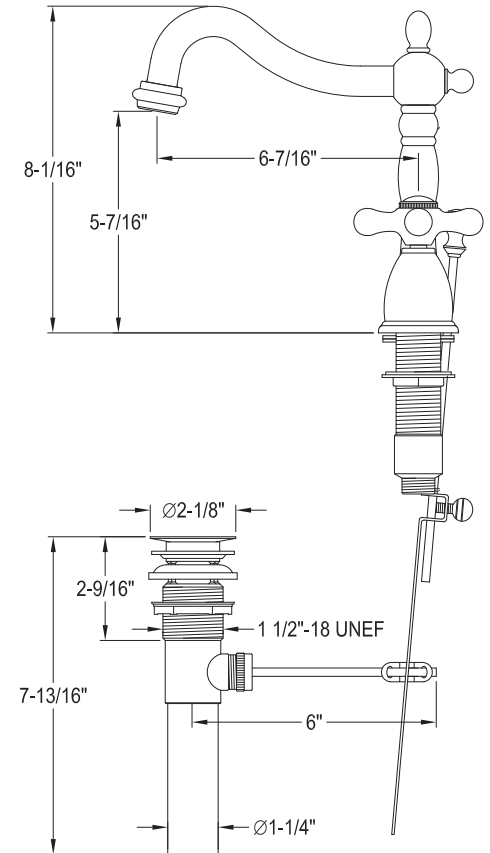

Mariana Widespread Bathroom Faucet

SKU # I39464

Overall Dimensions:

Length: 8"~16"
 Height: 8 1/16"
 Spout Reach: 6 7/16"
 Spout Height: 5 7/16"

Base Dimensions:

Diameter: 1 15/16"