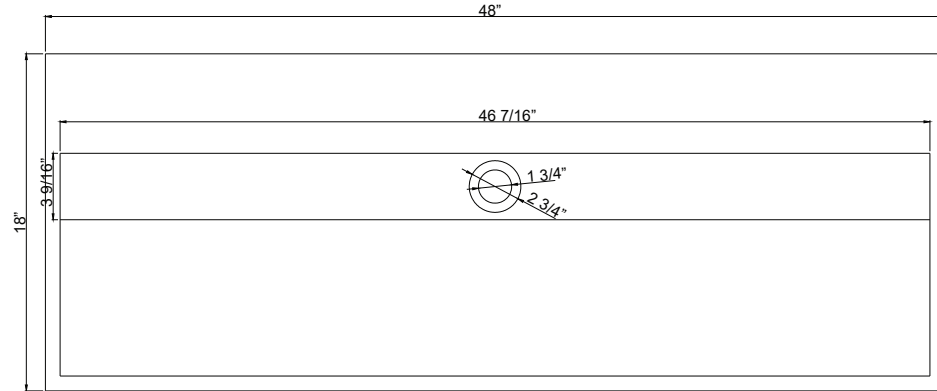

Thorold Rectangular Cast Concrete Vessel Sink - White Sandstone

SKU# I39306

Overall Dimensions:

Length: 48"
Width: 18"
Height: 5 1/8"

Interior Dimensions:

Length: 46 7/16"
Width: 12"
Basin Depth: 4 1/2"