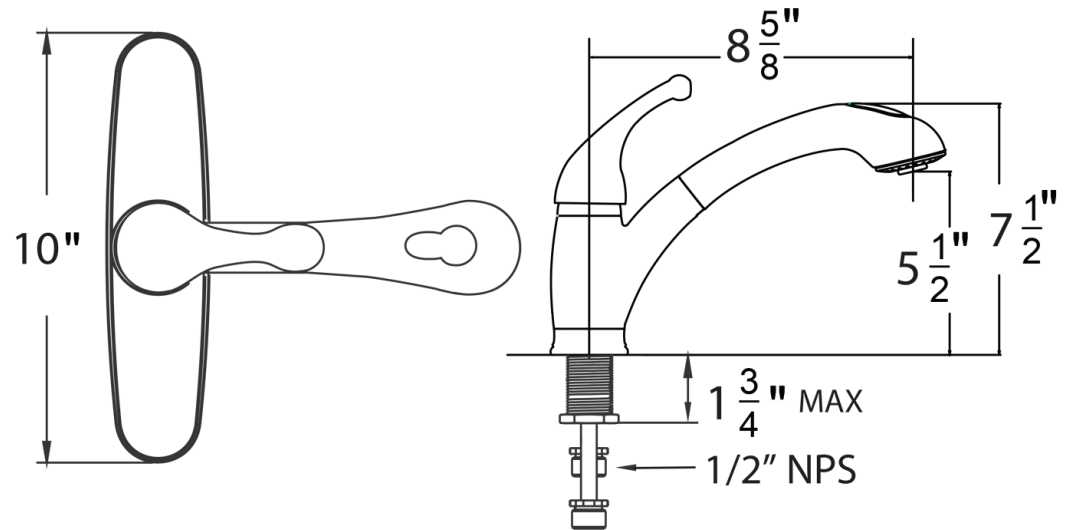

Jamie Single Handle Kitchen Faucet with Pull-Out Sprayer

SKU # 148622

Overall Dimensions:

Length: 10"

Spout Height: $8\frac{5}{8}$ "

Spout Reach: $5\frac{1}{2}$ "