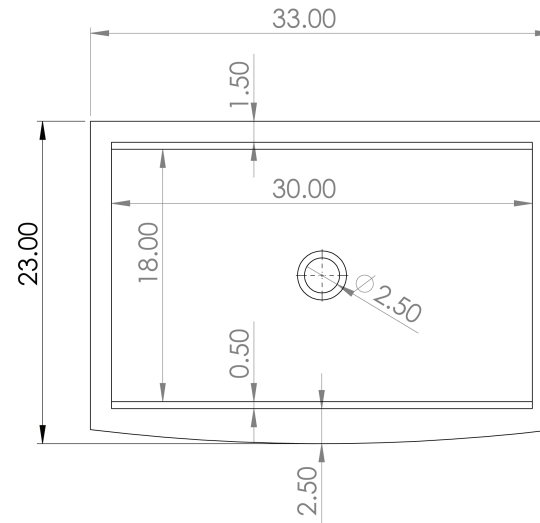

33" Sloane Hammered Copper Workstation Farmhouse Sink
SKU # 156924

Overall Dimensions:

Length: 33"
 Width: 23"
 Height: 9 1/2"

Colander Dimensions:

Length: 7"
 Width: 16 1/2"
 Depth: 4"

Interior Dimensions:

Length: 30"
 Width: 18"
 Basin Depth: 9"

Board Dimensions:

Length: 10"
 Width: 18 1/4"
 Depth: 1/2"