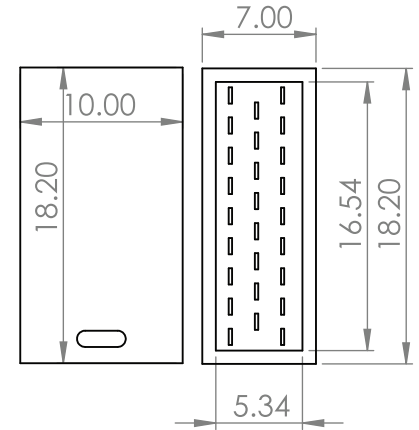

33" Sloane Hammered Copper Workstation Farmhouse Sink
SKU # 156924

Overall Dimensions:

Length: 33"
 Width: 23"
 Height: 9 1/2"

Colander Dimensions:

Length: 7"
 Width: 16 1/2"
 Depth: 4"

Interior Dimensions:

Length: 30"
 Width: 18"
 Basin Depth: 9"

Board Dimensions:

Length: 10"
 Width: 18 1/4"
 Depth: 1/2"