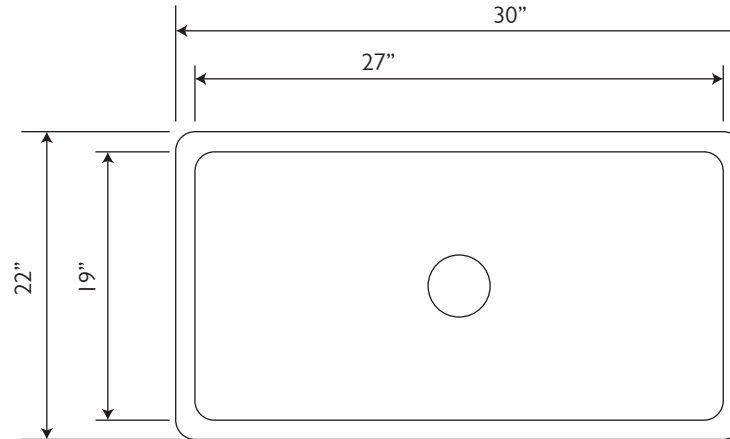

**30" Joliet Hammered Copper Single-Bowl Undermount Sink**

**SKU# I39074**

**Overall Dimensions:**

Length: 30"  
Width: 22"  
Height: 9 1/2"

**Interior Dimensions:**

Length: 27"  
Width: 19"  
Water Depth: 8"