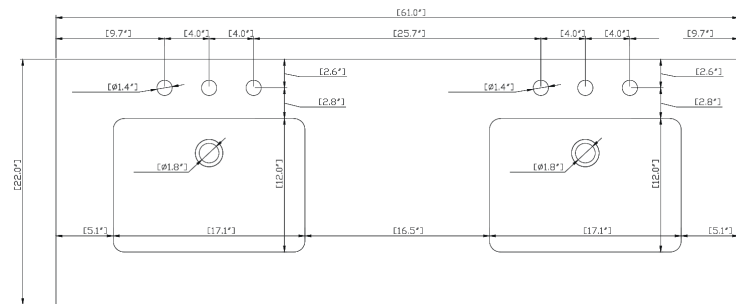

**Overall Dimensions:**

Length: 60"  
 Width: 21 1/2"  
 Height: 34"

**Product Diagrams**

**Vanity Overall Sink Dimensions:**

Length: 61"

Width: 22"

Basin Depth: 8 3/4"

**Product Diagrams**

Top

Front

Side