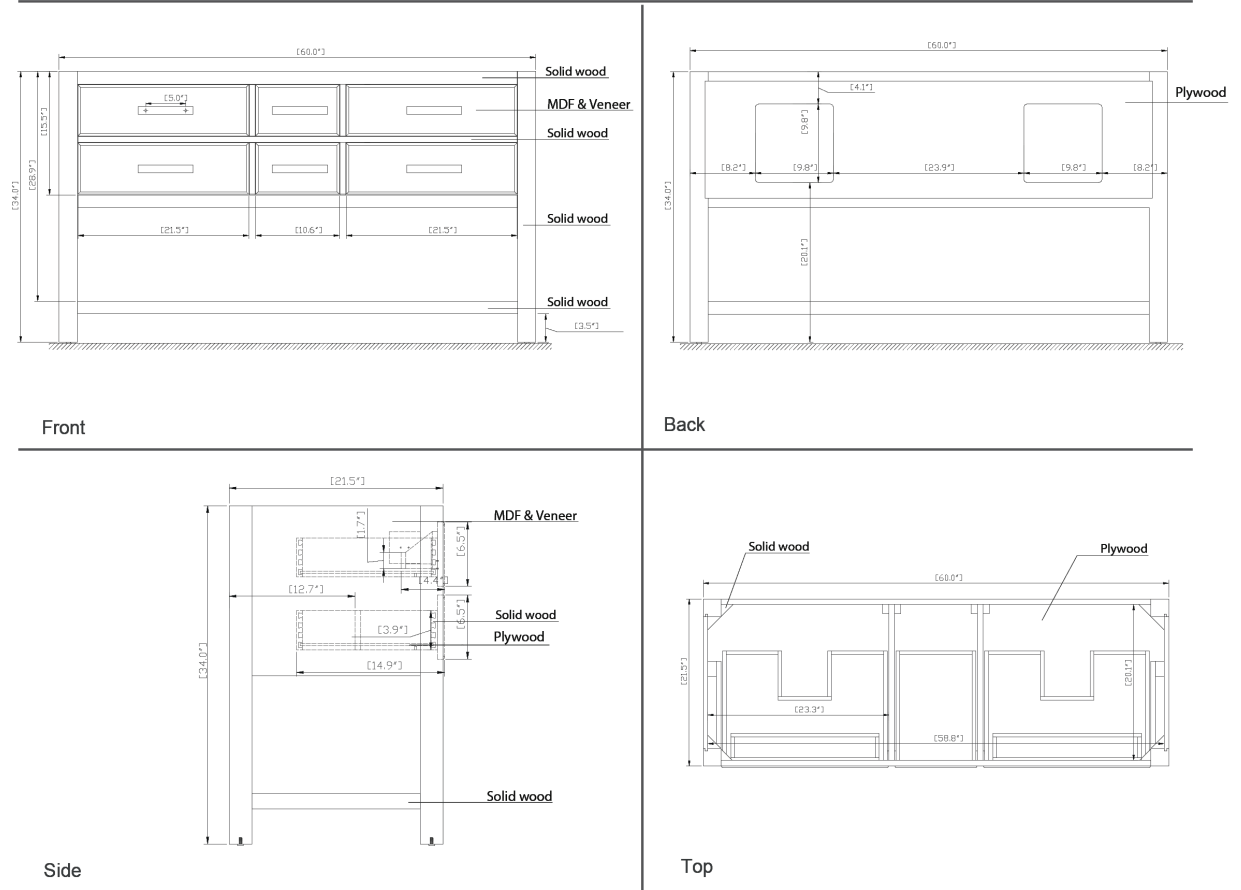

**Overall Dimensions:**

Length: 60"  
 Width: 21 1/2"  
 Height: 34"

**Product Diagrams**

**Vanity Overall Sink Dimensions:**

Length: 61"

Width: 22"

Basin Depth: 8 3/4"

**Product Diagrams**

Top

Front

Side