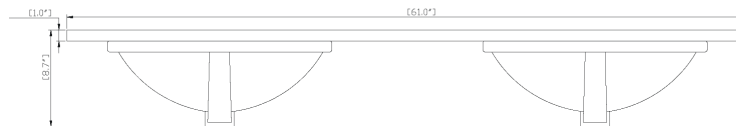

**Overall Dimensions:**

Length: 60"  
 Width: 21 1/2"  
 Height: 34"

**Product Diagrams**

**Vanity Overall Sink Dimensions:**

Length: 61"

Width: 22"

Basin Depth: 8 3/4"

**Product Diagrams**

Top

Front

Side