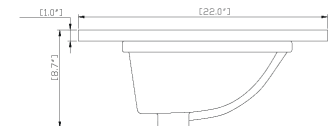

**Overall Dimensions:**

Length: 60"  
 Width: 21 1/2"  
 Height: 34"

**Product Diagrams**

**Vanity Overall Sink Dimensions:**

Length: 61"

Width: 22"

Basin Depth: 8 3/4"

**Product Diagrams**

Top

Front

Side