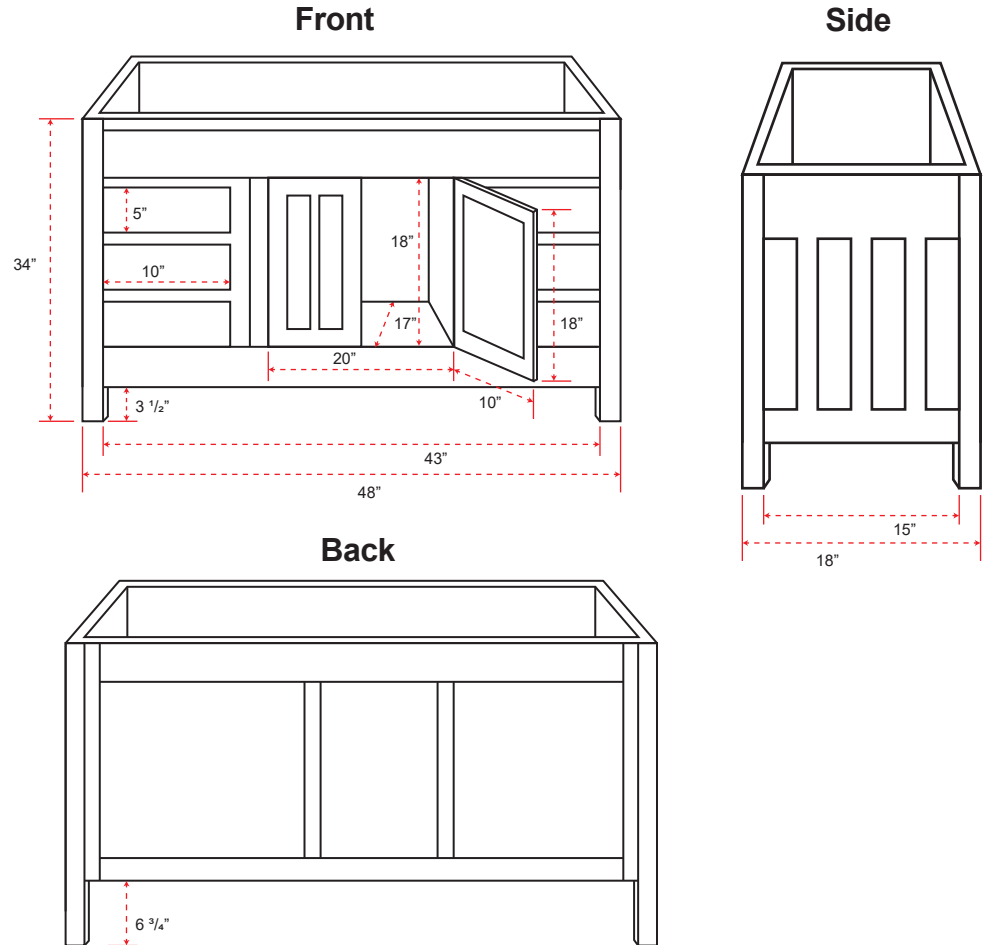

48" Narrow Mission 6 Drawer Unfinished Red Oak Vanity for Vessel Sink - 34" Height

SKU # I38778

Overall Dimensions:

Length: 48"
 Width: 18"
 Height: 34"

Door Dimensions:

Length: 10"
 Thickness: 1"
 Height: 18"

Other Dimensions:

Bottom Gap Height
 (Front & Sides): 3 1/2"
 Bottom Gap Height
 Back): 6 3/4"

Drawer Dimensions:

Length: 10"
 Width: 17"
 Height: 5"