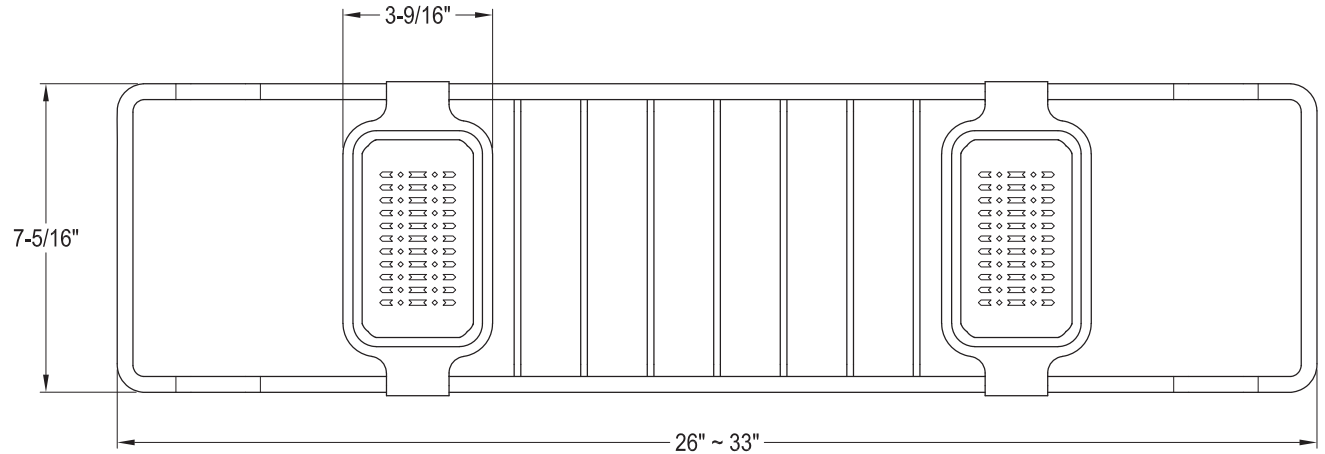

Amala Adjustable Bathtub Caddy

SKU # **154438**

Overall Dimensions:

Length: 26" - 33"
 Width: 7 5/16"
 Height: 5 1/4"