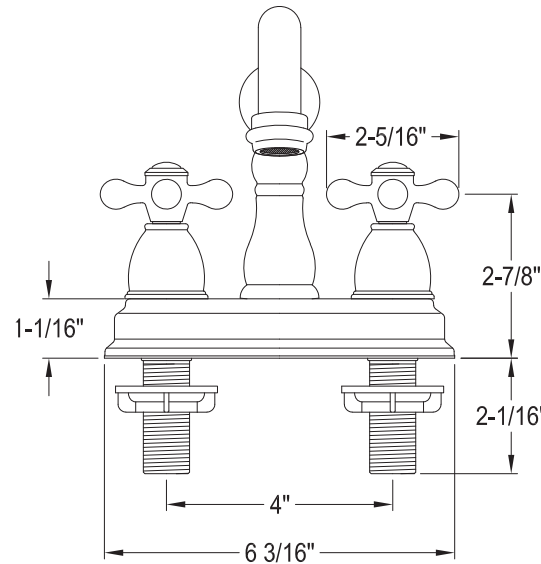

Hermá Centerset Bathroom Faucet

SKU # 139501

Overall Dimensions:

- Length: 6 5/16"
- Height: 6 3/16"
- Spout Reach: 4 13/16"
- Spout Height: 3 5/8"

Base Dimensions:

- Length: 6 3/16"
- Width: 2 3/16"
- Height: 1 1/16"