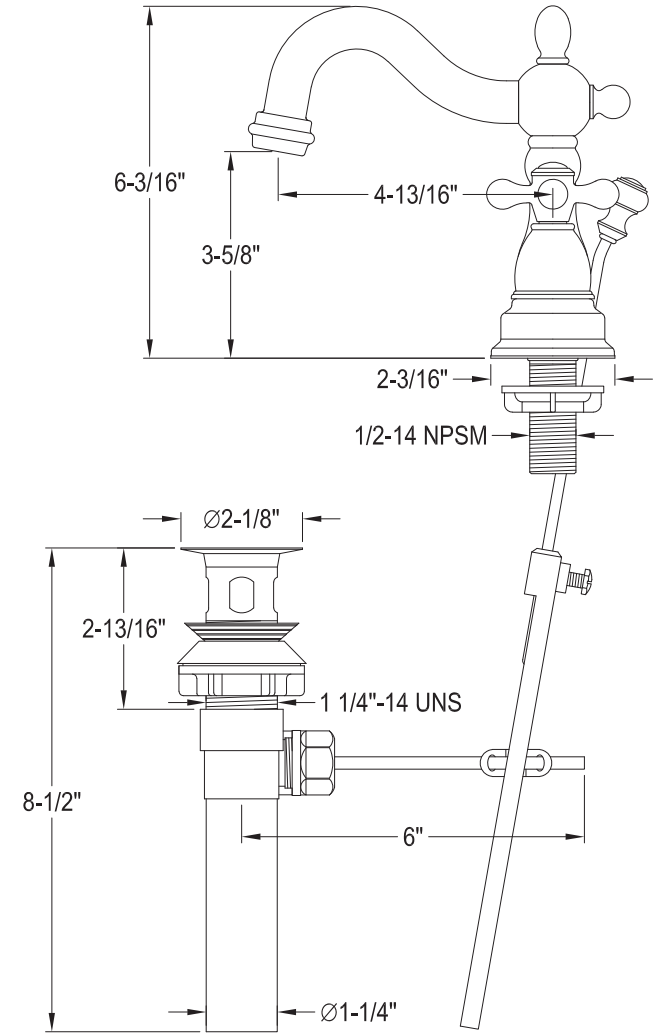

Hermá Centerset Bathroom Faucet

SKU # 139501

Overall Dimensions:

- Length: 6 5/16"
- Height: 6 3/16"
- Spout Reach: 4 13/16"
- Spout Height: 3 5/8"

Base Dimensions:

- Length: 6 3/16"
- Width: 2 3/16"
- Height: 1 1/16"