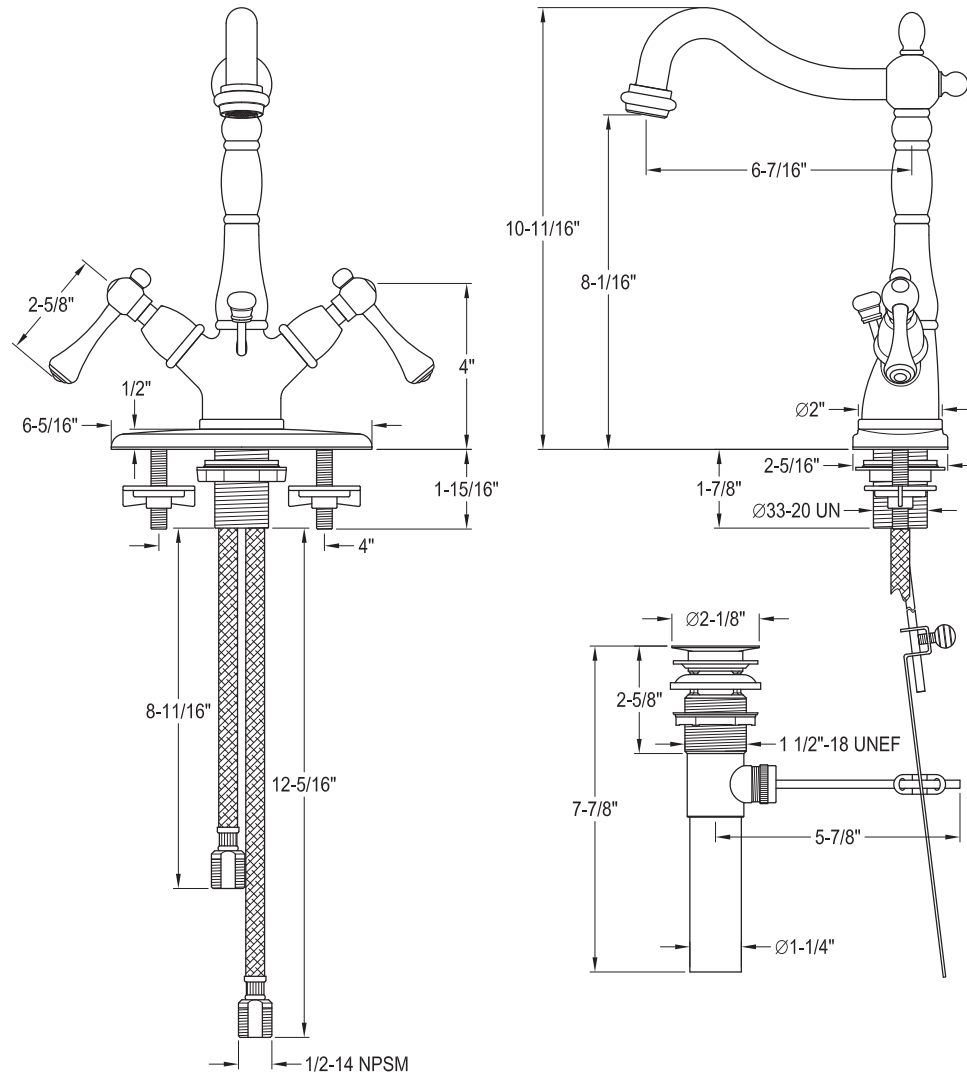

Jimena Two-Handle Bathroom Faucet

SKU # 139495

Overall Dimensions:

Length: 6 5/16"
 Height: 10 11/16"
 Spout Reach: 6 7/16"
 Spout Height: 8 1/16"

Base Dimensions:

Length: 6 5/16"
 Width: 2 5/16"
 Height: 1/2"