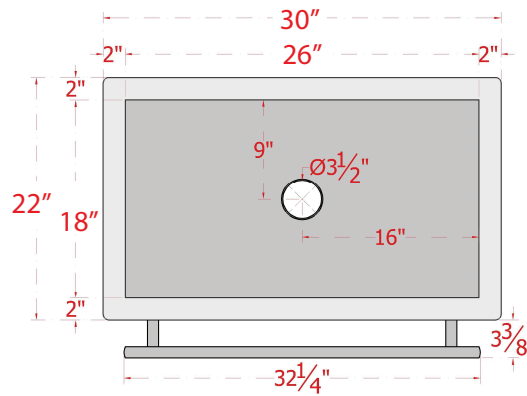

30" Selzergor Hammered Copper Single-Bowl Farmhouse Sink with Towel Bar

SKU # 146294

Overall Dimensions:

Length: 30"
Width: 22"
Height: 9"

Interior Dimensions:

Length: 26"
Width: 18"
Basin Depth: 8"