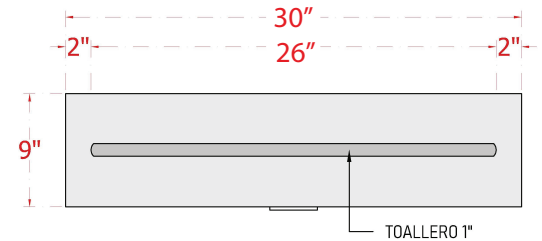

30" Selzergor Hammered Copper Single-Bowl Farmhouse Sink with Towel Bar

SKU # 146294

Overall Dimensions:

Length: 30"
Width: 22"
Height: 9"

Interior Dimensions:

Length: 26"
Width: 18"
Basin Depth: 8"