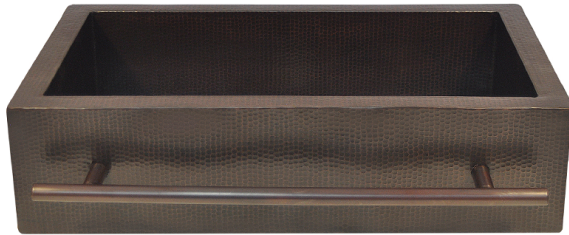

30" Selzergor Hammered Copper Single-Bowl Farmhouse Sink with Towel Bar

SKU # 146294

Overall Dimensions:

Length: 30"
Width: 22"
Height: 9"

Interior Dimensions:

Length: 26"
Width: 18"
Basin Depth: 8"