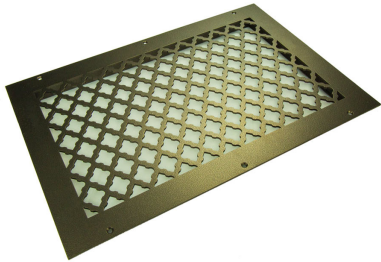

Zephyr Floor Return Vent Cover

SKU # **150324**

Duct Size

10" x 2.25"

12" x 2.25"

10" x 4"

12" x 4"

Overall Size

12" x 4.25"

14" x 4.25"

12" x 6"

14" x 6"