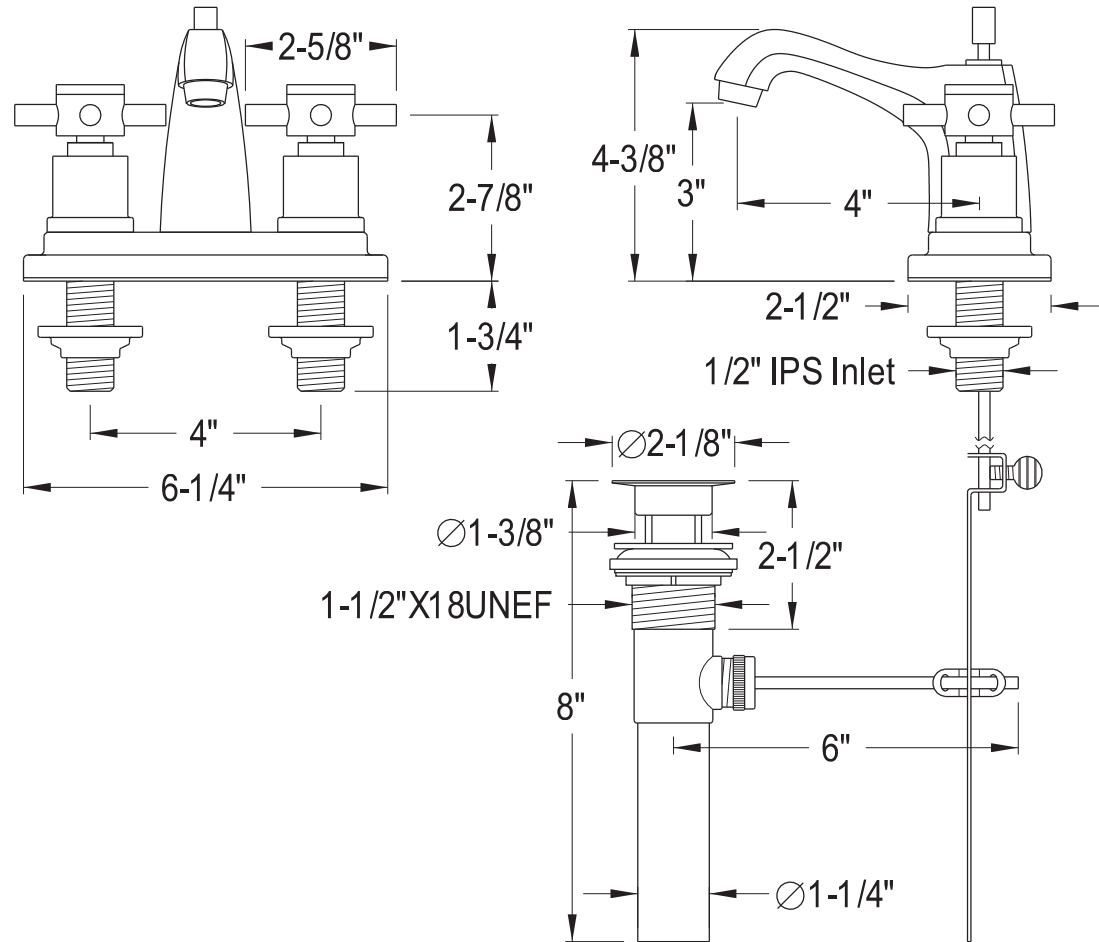

**Omero Centerset Bathroom Faucet**

**SKU # 139507**

**Overall Dimensions:**

Length: 6 5/8"  
 Height: 4 3/8"  
 Spout Reach: 4"  
 Spout Height: 3"

**Base Dimensions:**

Length: 6 1/4"  
 Width: 2 1/2"