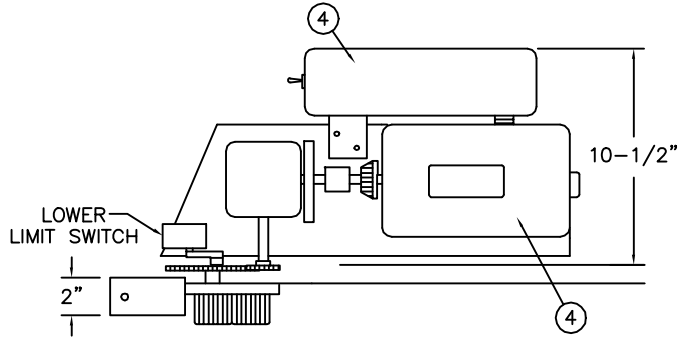

# PRECISION AUTOMATIC ELECTRIC DISAPPEARING STAIRWAY

SEE NEXT PAGE FOR KEY  
AND IMPORTANT DIMENSIONS

ROUGH OPENING  
30" x 72"  
INCREASES TO  
30" x 84"  
FOR UNITS 14'-0"  
OR MORE FLOOR  
TO FLOOR

NOT TO SCALE