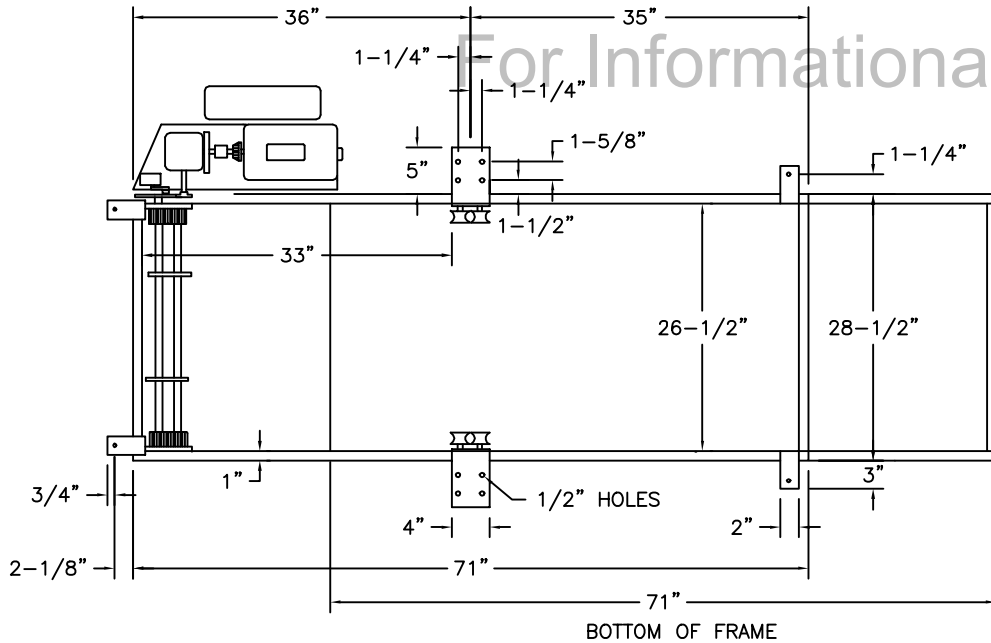

# PRECISION AUTOMATIC ELECTRIC DISAPPEARING STAIRWAY

SEE NEXT PAGE FOR KEY  
AND IMPORTANT DIMENSIONS

ROUGH OPENING  
30" x 72"  
INCREASES TO  
30" x 84"  
FOR UNITS 14'-0"  
OR MORE FLOOR  
TO FLOOR

NOT TO SCALE