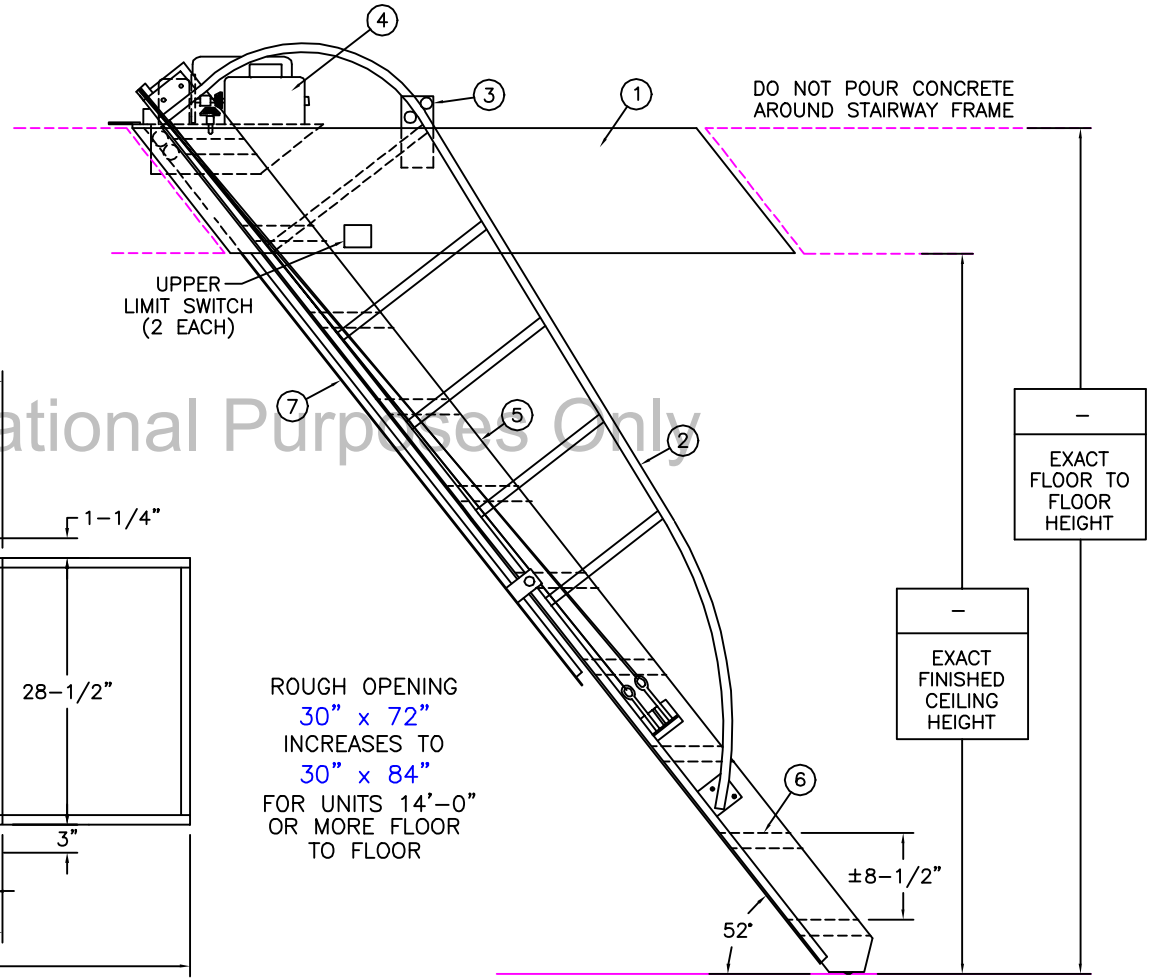

# PRECISION AUTOMATIC ELECTRIC DISAPPEARING STAIRWAY

SEE NEXT PAGE FOR KEY  
AND IMPORTANT DIMENSIONS

ROUGH OPENING  
30" x 72"  
INCREASES TO  
30" x 84"  
FOR UNITS 14'-0"  
OR MORE FLOOR  
TO FLOOR

NOT TO SCALE

PSAEA

P. O. Box 2279  
Morristown, TN 37816  
Ph: (423) 586-2265  
Fax: (423) 586-2091  
www.PrecisionStairways.com

DWG. CHECK	ARCH'T OR ENG'R.	PROJECT		PRECISION REP
BUILT BY:	PURCHASE ORDER	WORK ORDER	PURCHASER	SERIAL#
CHECKED BY:	DRAWN BY: JBR	DATE 12/23/09	MODEL# AE-	QTY. 1