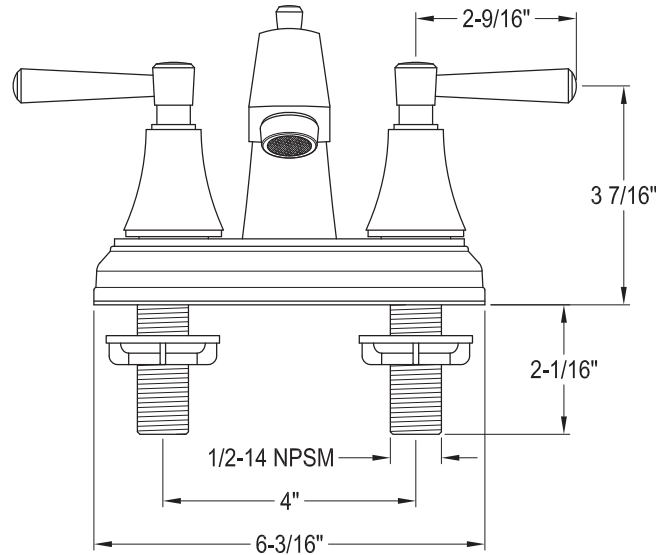

Vera Centerset Bathroom Faucet

SKU # I39461

Overall Dimensions:

Length: 9 1/8"
 Height: 4 3/8"
 Spout Reach: 4 5/16"
 Spout Height: 2 1/2"

Base Dimensions:

Length: 6 3/16"