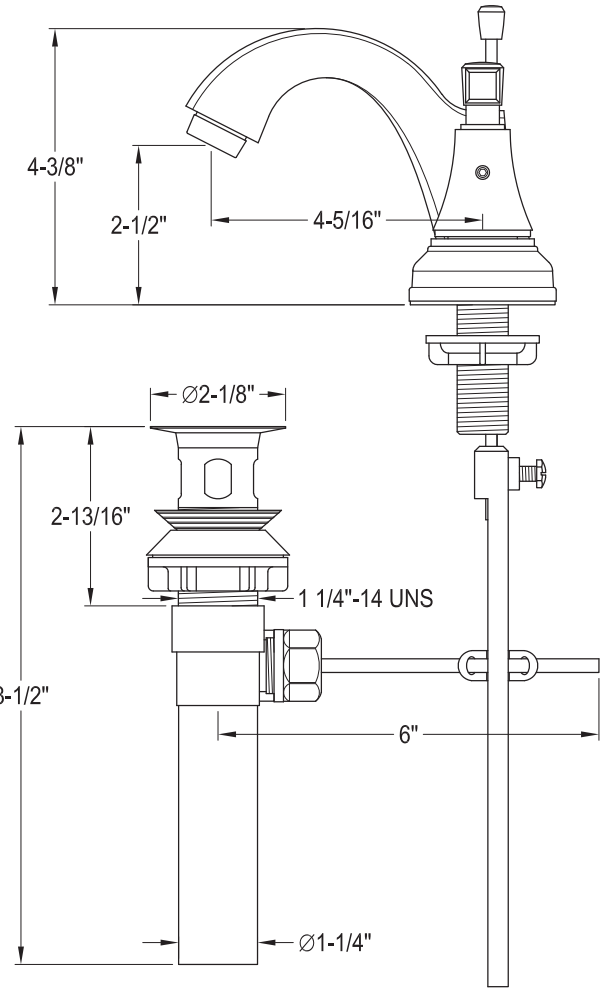

Vera Centerset Bathroom Faucet

SKU # I39461

Overall Dimensions:

Length: 9 1/8"
 Height: 4 3/8"
 Spout Reach: 4 5/16"
 Spout Height: 2 1/2"

Base Dimensions:

Length: 6 3/16"