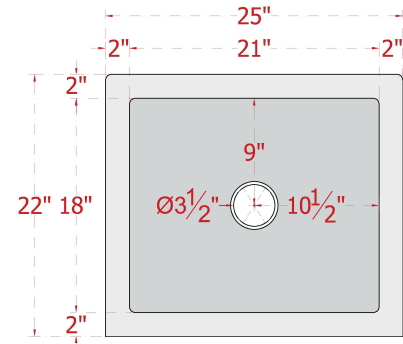

25" Fornengor Hammered Copper Single-Bowl Farmhouse Sink

SKU # 146262

Overall Dimensions:

Length: 25"
Width: 22"
Height: 9"

Interior Dimensions:

Length: 21"
Width: 18"
Basin Depth: 8"