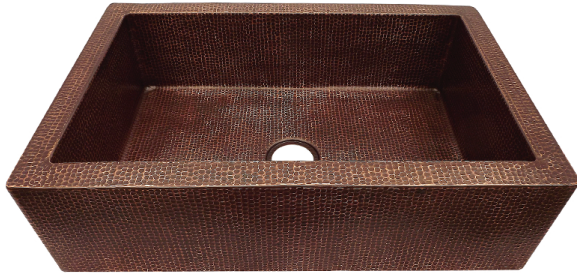

25" Fornengor Hammered Copper Single-Bowl Farmhouse Sink

SKU # 146262

Overall Dimensions:

Length: 25"
Width: 22"
Height: 9"

Interior Dimensions:

Length: 21"
Width: 18"
Basin Depth: 8"