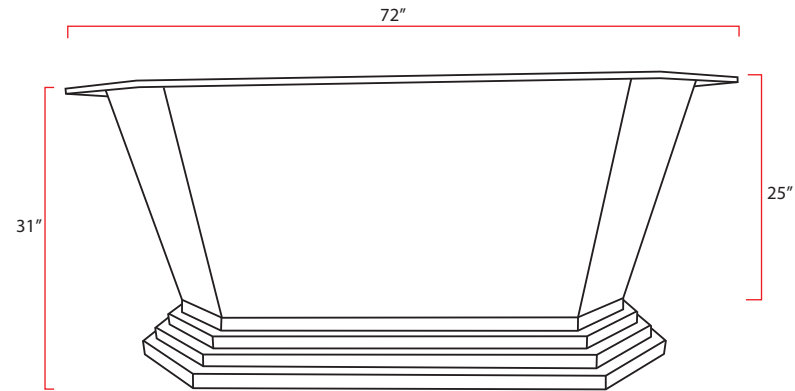

72" Vargas Extra Wide Octagon Copper Double Slipper Hammered Bathtub with Pedestal

SKU # 149810

Overall Dimensions:

Length: 72"
Width: 40"
Height: 31"

Interior Dimensions at Floor:

Length: 52"
Width: 26-1/2"
Depth to Overflow: 25"