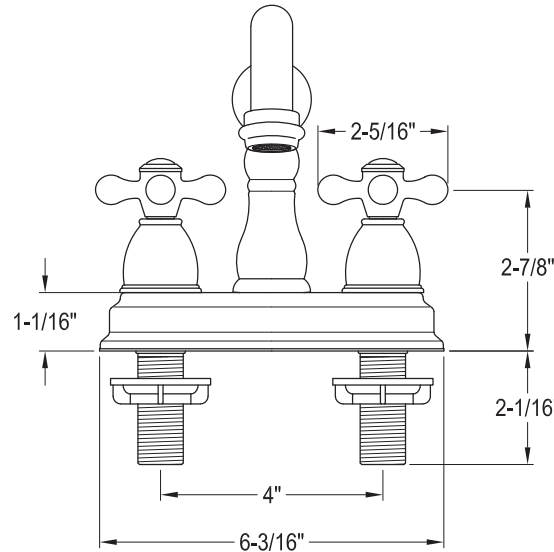

Reyna Centerset Bathroom Faucet

SKU # 139491

Overall Dimensions:

Length: 6 5/16"
 Height: 6 3/16"
 Spout Reach: 4 13/16"
 Spout Height: 3 5/8"

Base Dimensions:

Length: 6 3/16"
 Width: 2 3/16"
 Height: 1 1/16"