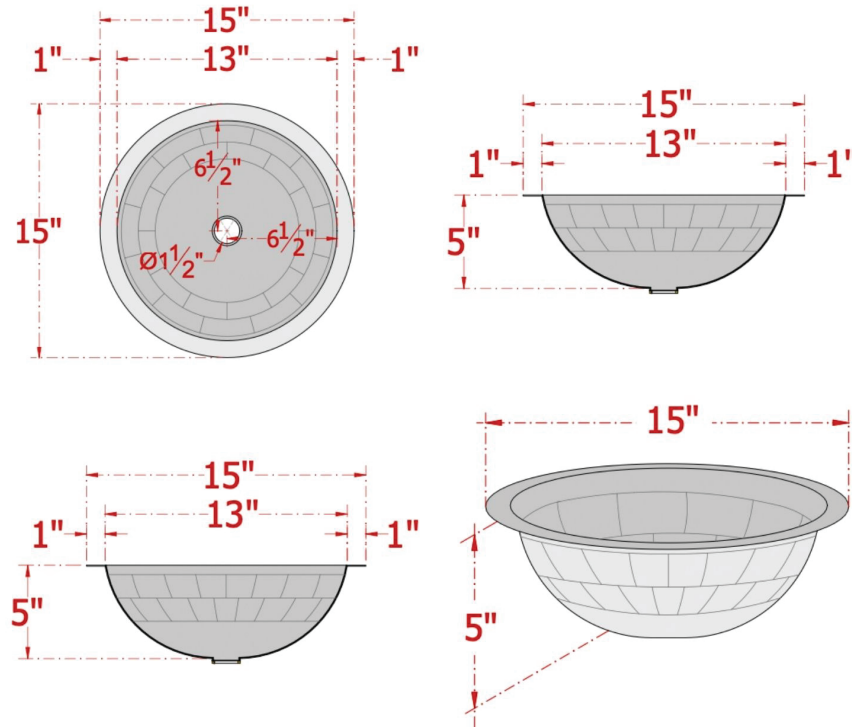

**15" Tortuga Hammered Copper Drop-In Bath Sink**

**SKU # 148377**

**Overall Dimensions:**

Length: 15"  
Width: 15"  
Height: 5"

**Internal Dimensions:**

Length: 13"  
Width: 13"  
Height: 5"