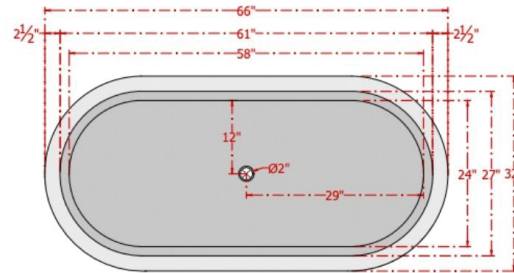

66" Spanton Hammered Copper Double-Slipper Roll-Top Tub with Pedestal

SKU # 142052

Overall Dimensions:

Length: 66"
 Width: 32"
 Height: 32"
 Gauge: 16"

Interior Dimensions:

Length: 58"
 Width: 24"

Water Depth: 11 3/4"
 Capacity: 69-Gallon