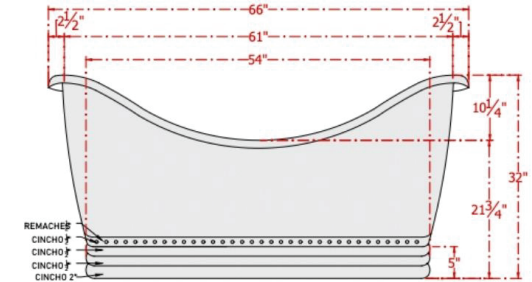

66" Spanton Hammered Copper Double-Slipper Roll-Top Tub with Pedestal

SKU # 142052

Overall Dimensions:

Length: 66"
 Width: 32"
 Height: 32"
 Gauge: 16"

Interior Dimensions:

Length: 58"
 Width: 24"

Water Depth: 11 3/4"
 Capacity: 69-Gallon