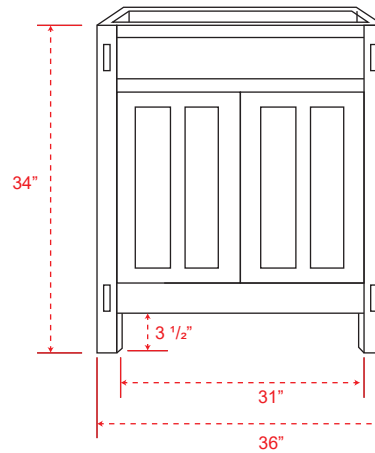

Front (closed)

Front (open)

**Overall Dimensions:**

Length: 36"  
Width: 21"  
Height: 34"

**Door Dimensions:**

Length: 16"  
Thickness: 1"  
Height: 20"

**Other Dimensions:**

Bottom Gap Height (Front & Sides): 3 1/2"  
Bottom Gap Height (Back): 6 3/4"

Back

Side