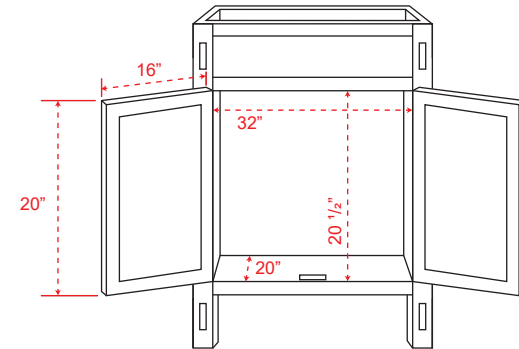

Front (closed)

Front (open)

**Overall Dimensions:**

Length: 36"  
Width: 21"  
Height: 34"

**Door Dimensions:**

Length: 16"  
Thickness: 1"  
Height: 20"

**Other Dimensions:**

Bottom Gap Height (Front & Sides): 3 1/2"  
Bottom Gap Height (Back): 6 3/4"

Back

Side