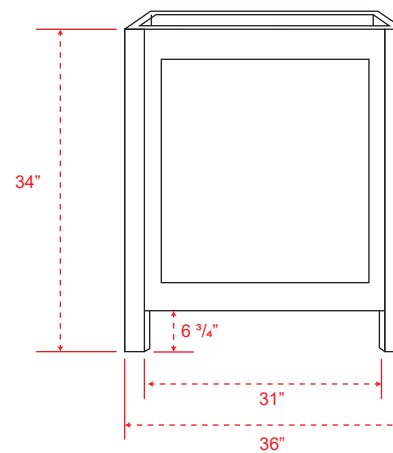

Front (closed)

Front (open)

**Overall Dimensions:**

Length: 36"  
Width: 21"  
Height: 34"

**Door Dimensions:**

Length: 16"  
Thickness: 1"  
Height: 20"

**Other Dimensions:**

Bottom Gap Height (Front & Sides): 3 1/2"  
Bottom Gap Height (Back): 6 3/4"

Back

Side