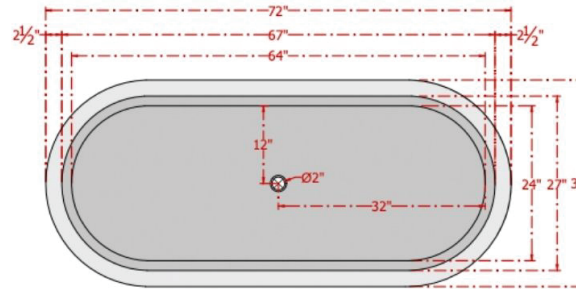

72" Gepper Hammered Copper Double-Slipper Roll-Top Tub with Pedestal

SKU # 142050

**Overall Dimensions:**

Length: 72"  
 Width: 32"  
 Height: 32"  
 Gauge: 16"

**Interior Dimensions:**

Length: 64"  
 Width: 24"  
 Water Depth: 11 3/4"  
 Capacity: 75-Gallon