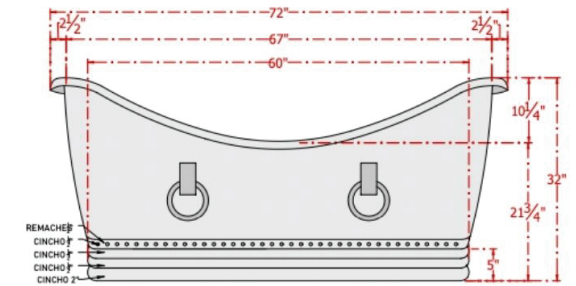

72" Gepper Hammered Copper Double-Slipper Roll-Top Tub with Pedestal

SKU # 142050

**Overall Dimensions:**

Length: 72"  
 Width: 32"  
 Height: 32"  
 Gauge: 16"

**Interior Dimensions:**

Length: 64"  
 Width: 24"  
 Water Depth: 11 3/4"  
 Capacity: 75-Gallon