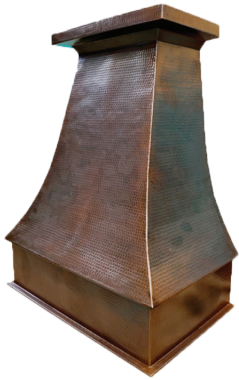

**36" Franco Hammered Copper Range Hood**

SKU # **150280**

**Overall Dimensions:**

Length: 36"  
 Width: 22"  
 Height: 42"