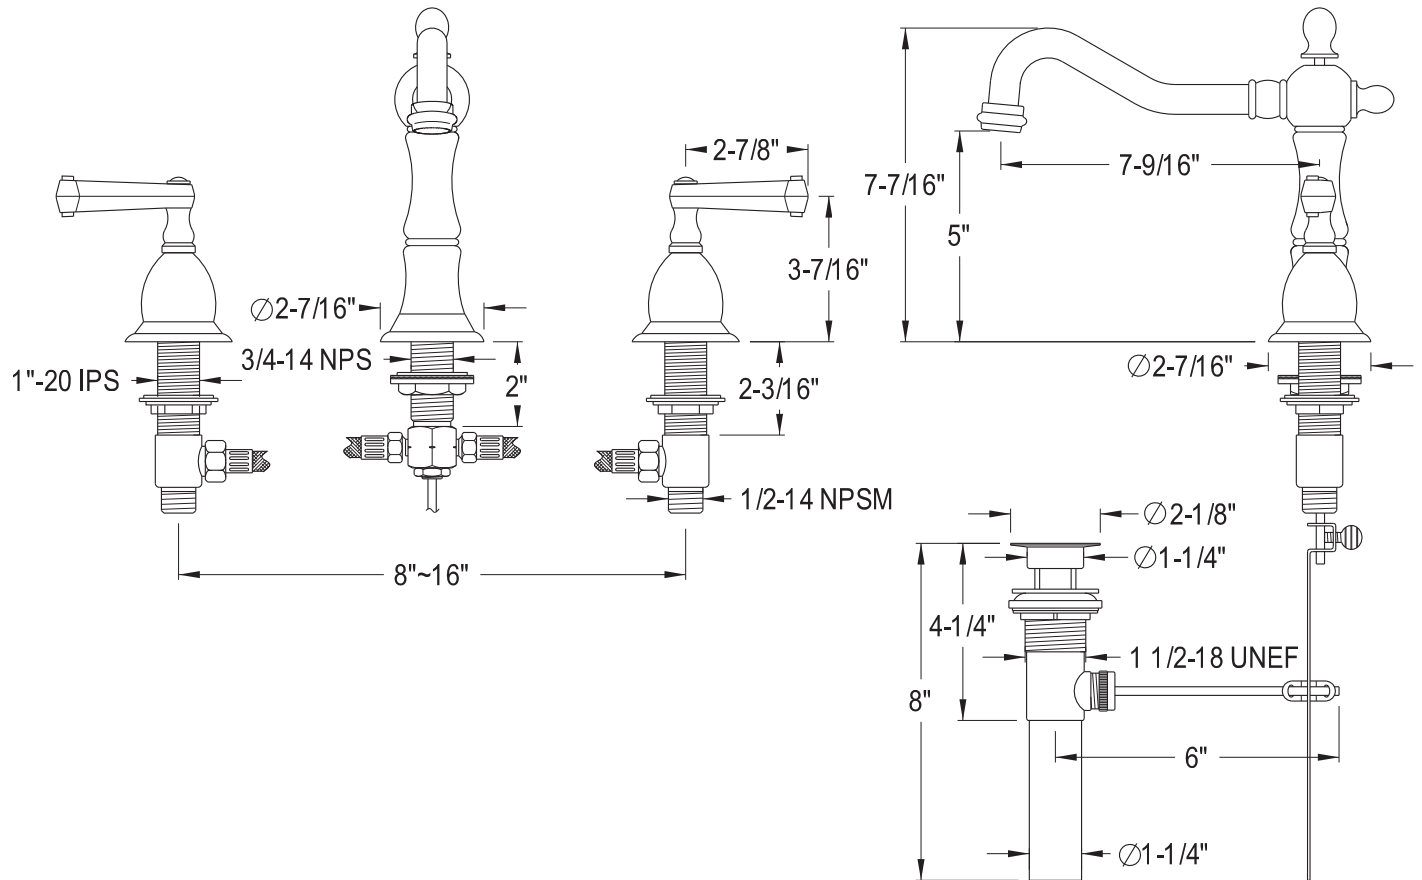

Aurora Widespread Bathroom Faucet

SKU # 139449

Overall Dimensions:

Length: 8"~16"
 Height: 7 7/16"
 Spout Reach: 7 9/16"
 Spout Height: 5"

Base Dimensions:

Diameter: 2 7/16"