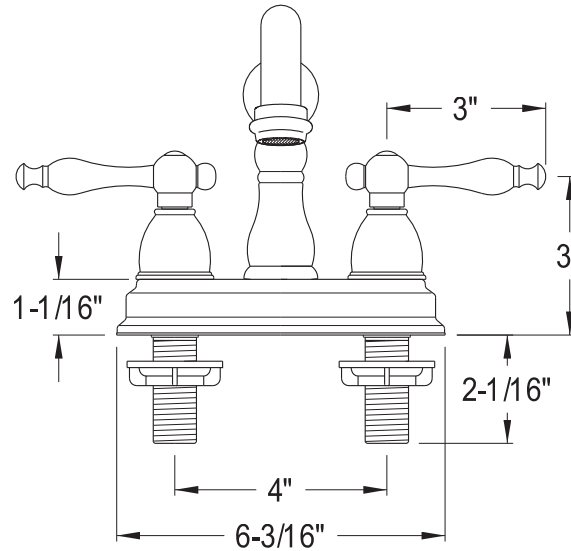

Sierra Centerset Bathroom Faucet

SKU # 139479

Overall Dimensions:

Length: 10"
 Height: 6 3/16"
 Spout Reach: 4 11/16"
 Spout Height: 3 5/8"

Base Dimensions:

Length: 6 3/16"
 Width: 2 3/16"
 Height: 1 1/16"