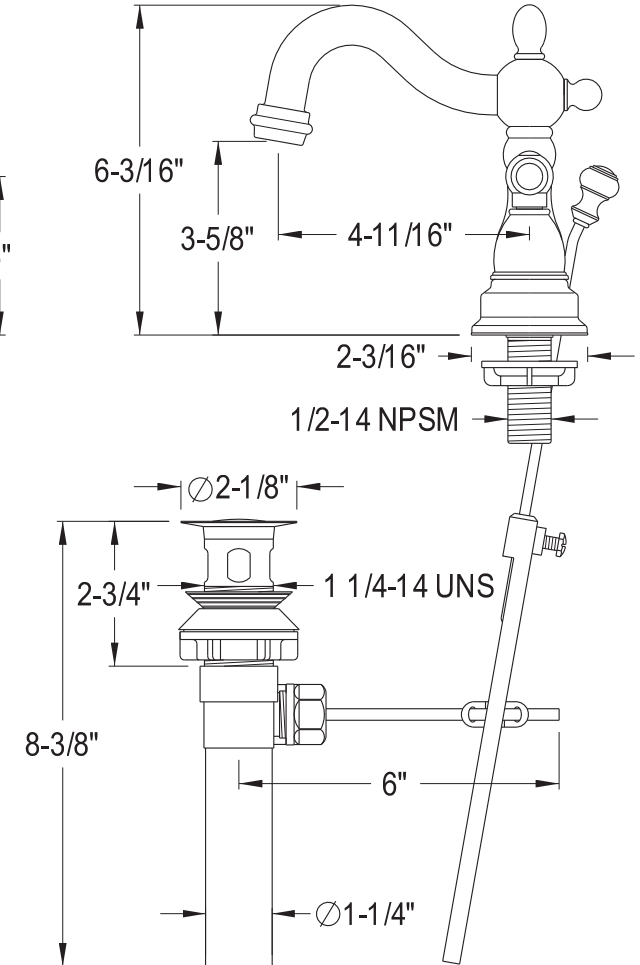

Sierra Centerset Bathroom Faucet

SKU # 139479

Overall Dimensions:

Length: 10"
 Height: 6 3/16"
 Spout Reach: 4 11/16"
 Spout Height: 3 5/8"

Base Dimensions:

Length: 6 3/16"
 Width: 2 3/16"
 Height: 1 1/16"