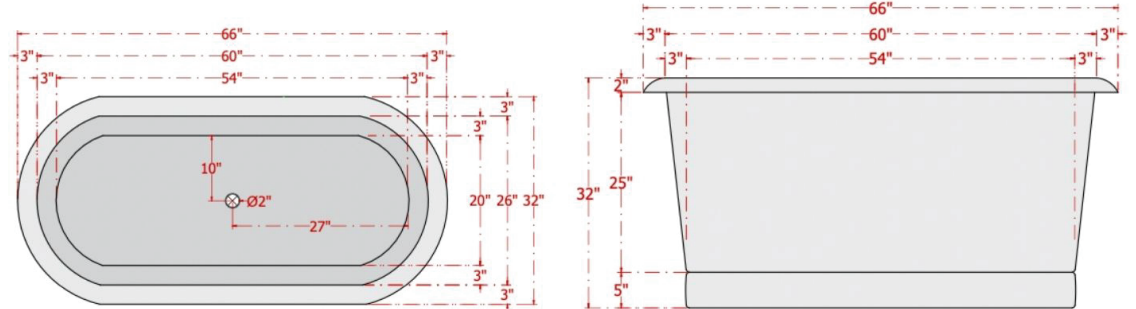

66" Teken Hammered Copper Double-Ended Roll-Top Tub with Pedestal

SKU # 142040

Overall Dimensions:

Length: 66"
Width: 32"
Height: 32"
Gauge: 16"

Interior Dimensions:

Length: 54"
Width: 20"

Water Depth: 21"
Gallon Capacity: 69-Gallon