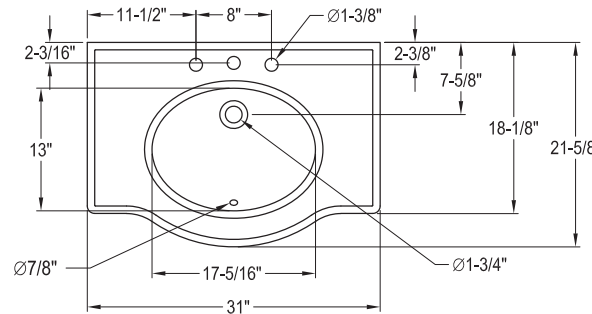

**31" Miruna Vitreous China Console Sink**

**SKU # 149759**

**Overall Dimensions:**

Length: 31"  
Width: 21 5/8"  
Height: 32 11/16"

**Interior Dimensions:**

Length: 17 5/16"  
Width: 13"  
Basin Depth: 6 7/8"