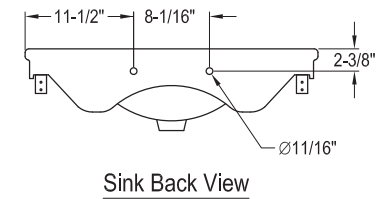

**31" Miruna Vitreous China Console Sink**

**SKU # 149759**

**Overall Dimensions:**

Length: 31"  
Width: 21 5/8"  
Height: 32 11/16"

**Interior Dimensions:**

Length: 17 5/16"  
Width: 13"  
Basin Depth: 6 7/8"