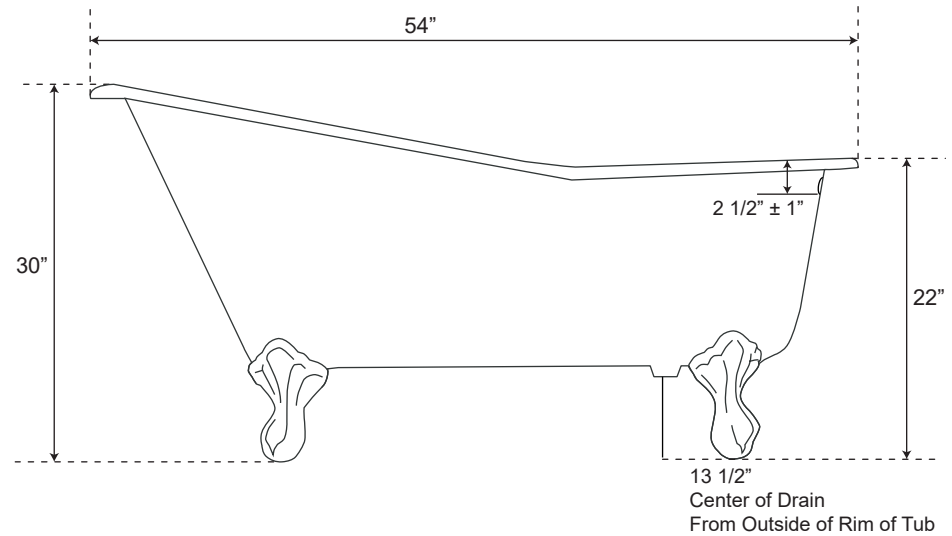

54" Dextara Copper Slipper Clawfoot Tub

SKU # 139035

Overall Dimensions:

Length: 54"
Width: 29"
Height: 22"~30"

Interior Dimensions (at floor):

Length: 40"
Width: 19"
Depth to Overflow: $2\frac{1}{2}'' \pm 1''$ from rim
Tub Weight: 105 lbs