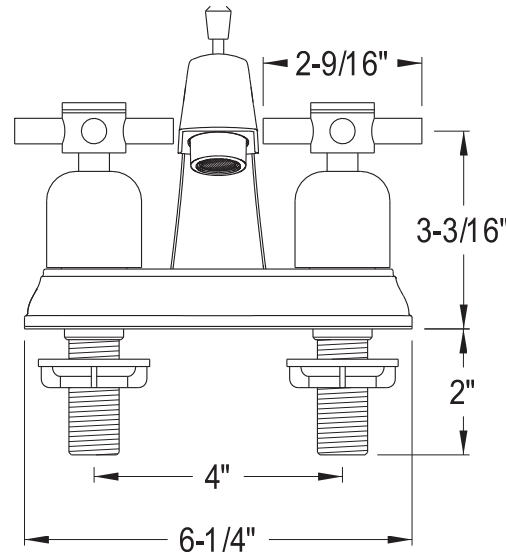

**Viviana Centerset Bathroom Faucet**

**SKU # 139480**

**Overall Dimensions:**

Length: 6 9/16"  
 Height: 4 7/16"  
 Spout Reach: 4 1/8"  
 Spout Height: 2 5/8"

**Base Dimensions:**

Length: 6 1/4"  
 Width: 2 5/16"