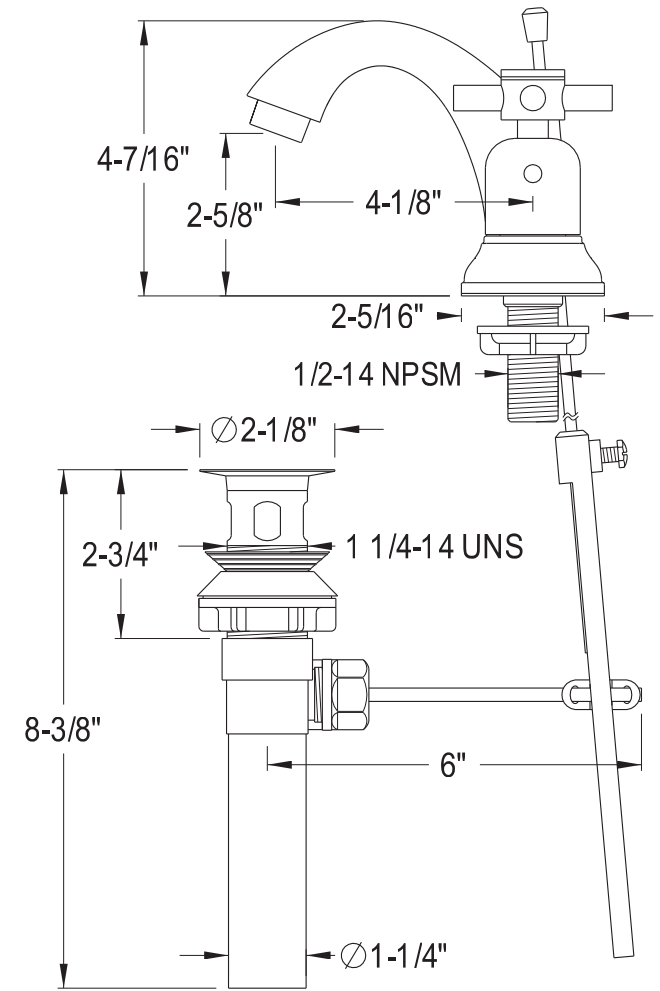

**Viviana Centerset Bathroom Faucet**

**SKU # 139480**

**Overall Dimensions:**

Length: 6 9/16"  
 Height: 4 7/16"  
 Spout Reach: 4 1/8"  
 Spout Height: 2 5/8"

**Base Dimensions:**

Length: 6 1/4"  
 Width: 2 5/16"