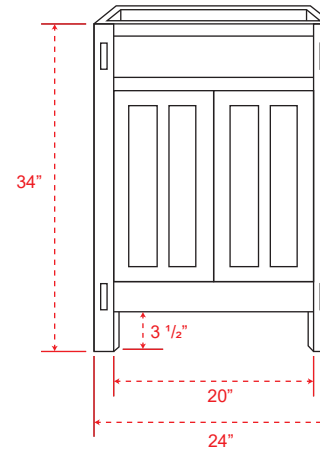

Overall Dimensions:

Length: 24"
Width: 18"
Height: 34"

Door Dimensions:

Length: 10"
Thickness: 1"
Height: 19"

Other Dimensions:

Bottom Gap Height (Front & Sides): 3 1/2"
Bottom Gap Height (Back): 6 3/4"

Front (closed)

Front (open)

Back

Side