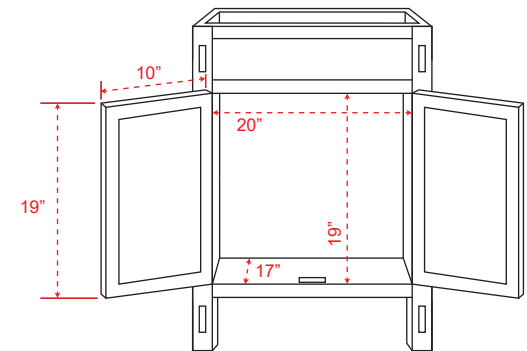

Overall Dimensions:

Length: 24"
Width: 18"
Height: 34"

Door Dimensions:

Length: 10"
Thickness: 1"
Height: 19"

Other Dimensions:

Bottom Gap Height (Front & Sides): 3 1/2"
Bottom Gap Height (Back): 6 3/4"

Front (closed)

Front (open)

Back

Side