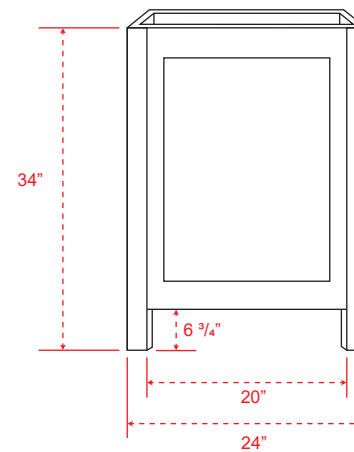

Overall Dimensions:

Length: 24"
Width: 18"
Height: 34"

Door Dimensions:

Length: 10"
Thickness: 1"
Height: 19"

Other Dimensions:

Bottom Gap Height (Front & Sides): 3 1/2"
Bottom Gap Height (Back): 6 3/4"

Front (closed)

Front (open)

Back

Side