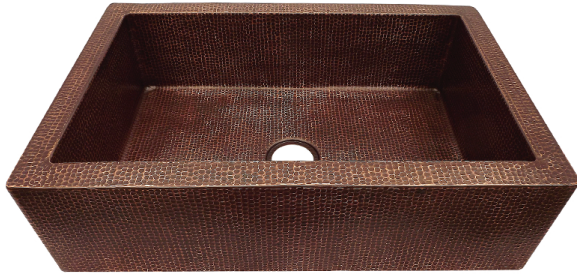

**30" Fornengor Hammered Copper Single-Bowl Farmhouse Sink**

**SKU # 146264**

**Overall Dimensions:**

Length: 30"  
Width: 22"  
Height: 9"

**Interior Dimensions:**

Length: 26"  
Width: 18"  
Basin Depth: 8"