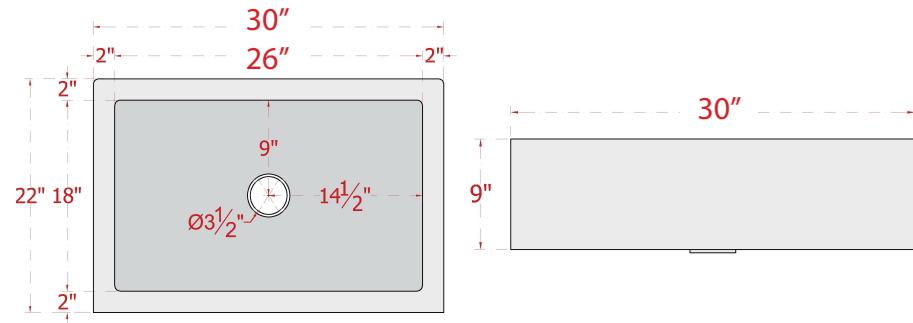

**30" Fornengor Hammered Copper Single-Bowl Farmhouse Sink**

**SKU # 146264**

**Overall Dimensions:**

Length: 30"  
Width: 22"  
Height: 9"

**Interior Dimensions:**

Length: 26"  
Width: 18"  
Basin Depth: 8"