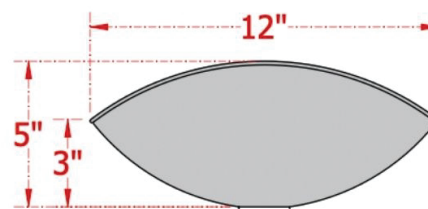

18" Guanajuato Hammered Copper Vessel Sink

SKU# : 148289

Overall Dimensions:

Length: 18"
Width: 12"
Height: 5"

Interior Dimensions:

Length: 17 3/4"
Width: 11 3/4"
Basin Depth: 4 1/4"