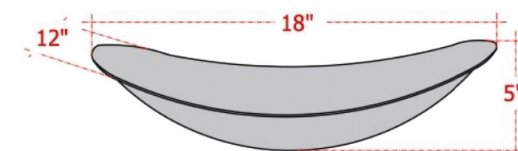

18" Guanajuato Hammered Copper Vessel Sink

SKU# : 148289

Overall Dimensions:

Length: 18"
Width: 12"
Height: 5"

Interior Dimensions:

Length: 17 3/4"
Width: 11 3/4"
Basin Depth: 4 1/4"