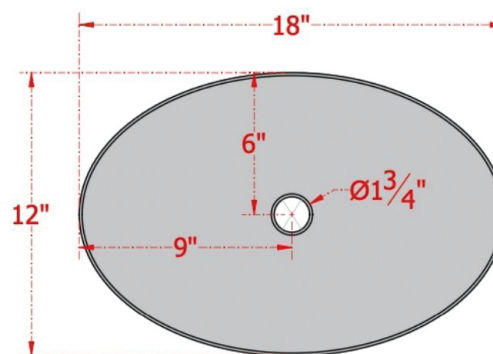

18" Guanajuato Hammered Copper Vessel Sink

SKU# : 148289

Overall Dimensions:

Length: 18"
Width: 12"
Height: 5"

Interior Dimensions:

Length: 17 3/4"
Width: 11 3/4"
Basin Depth: 4 1/4"