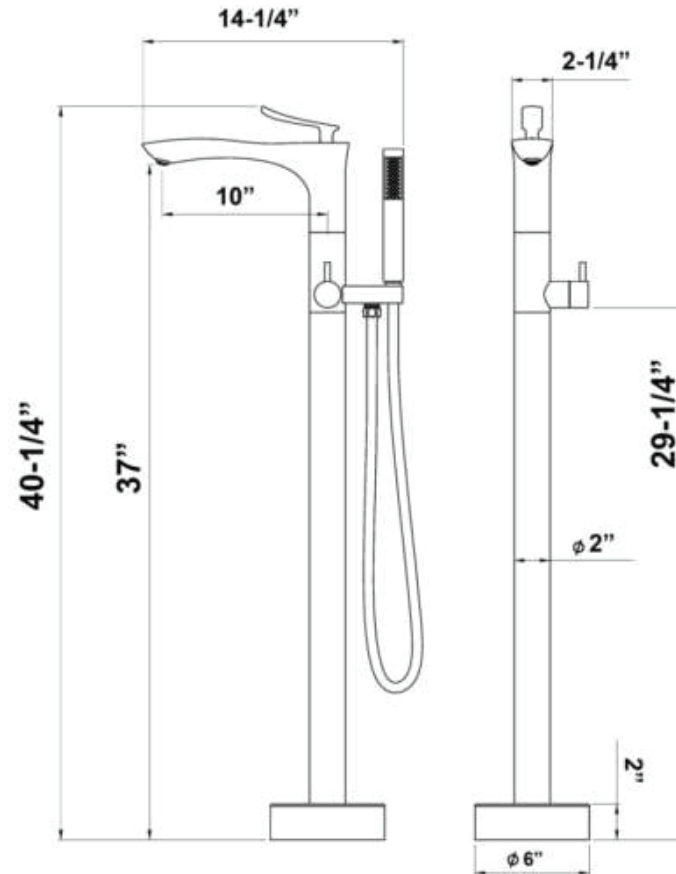

Kayla Freestanding Tub Filler with Hand-Shower

SKU # 137937

Overall Dimensions:

Length:	14 1/4"
Width (Base):	6"
Width (Top):	2 1/4"
Height:	40 1/4"
Height to Spout:	37"
Height to Valve:	29 1/4"
Spout Reach:	10"