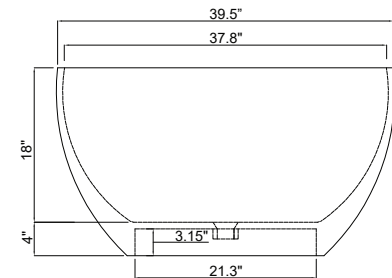

67" Extra Wide Mian Resin Freestanding Tub with Integral Drain and Overflow

SKU # 148446

Overall Dimensions:

Length: 67"
Width: 39 1/2"
Height: 22"

Interior Dimensions:

Length: 65 1/2"
Width: 37 4/5"
Water Depth to Overflow: 16"