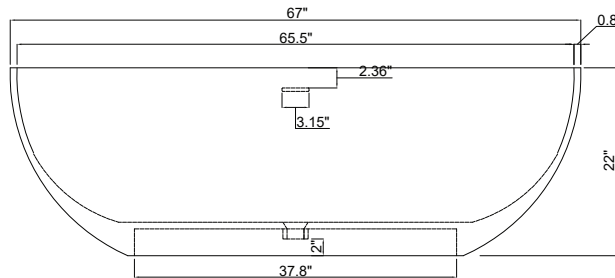

67" Extra Wide Mian Resin Freestanding Tub with Integral Drain and Overflow

SKU # 148446

Overall Dimensions:

Length: 67"
Width: 39 1/2"
Height: 22"

Interior Dimensions:

Length: 65 1/2"
Width: 37 4/5"
Water Depth to Overflow: 16"