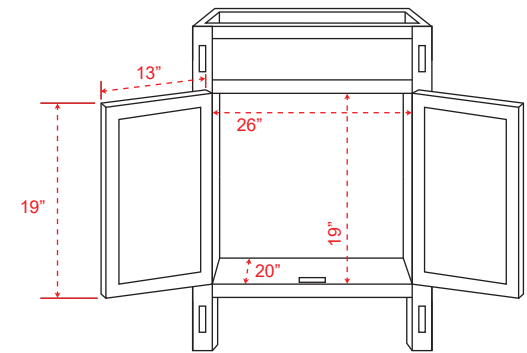

Front (closed)

Front (open)

Overall Dimensions:

Length: 30"
 Width: 21"
 Height: 34"

Door Dimensions:

Length: 13"
 Thickness: 1"
 Height: 19"

Other Dimensions:

Bottom Gap Height (Front & Sides): 3 1/2"
 Bottom Gap Height (Back): 6 3/4"

Back

Side