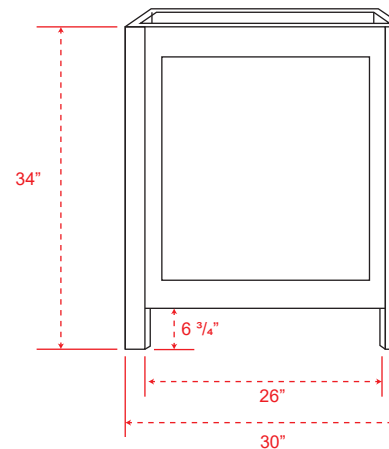

Front (closed)

Front (open)

Overall Dimensions:

Length: 30"
 Width: 21"
 Height: 34"

Door Dimensions:

Length: 13"
 Thickness: 1"
 Height: 19"

Other Dimensions:

Bottom Gap Height (Front & Sides): 3 1/2"
 Bottom Gap Height (Back): 6 3/4"

Back

Side