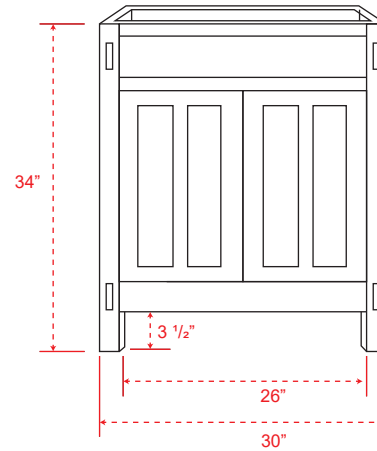

Front (closed)

Front (open)

Overall Dimensions:

Length: 30"
 Width: 21"
 Height: 34"

Door Dimensions:

Length: 13"
 Thickness: 1"
 Height: 19"

Other Dimensions:

Bottom Gap Height (Front & Sides): 3 1/2"
 Bottom Gap Height (Back): 6 3/4"

Back

Side