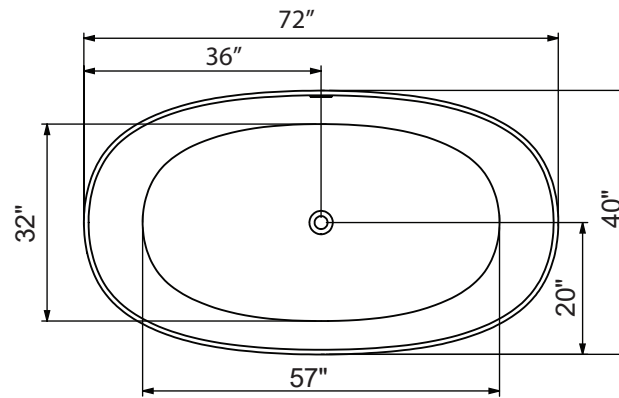

72" Extra Wide Bandon Resin Freestanding Double-Slipper Tub

SKU # 148425

Overall Dimensions:

Length: 72"
 Width: 40"
 Height: 23 5/8" - 26 3/4" ($\pm 1/2$ ")

Interior Dimensions:

Length: 57"
 Width: 32"
 Water Depth to Overflow: 15"
 116-Gallon Capacity