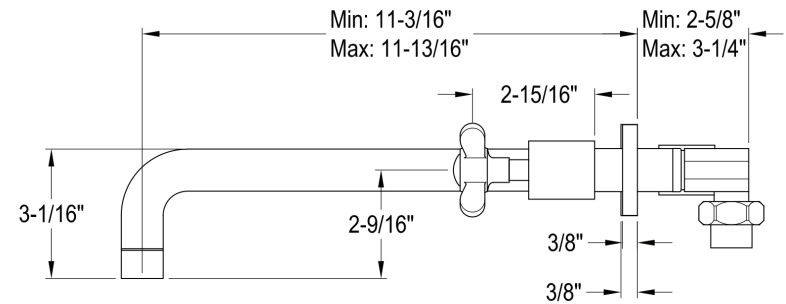

Hyde Park Wall-Mount Roman Tub Faucet

SKU # 142644

Overall Dimensions:

- Length: 11"
- Width: 11 1/4"
- Height: 3"
- Minimum Spout Reach: 11 3/16"