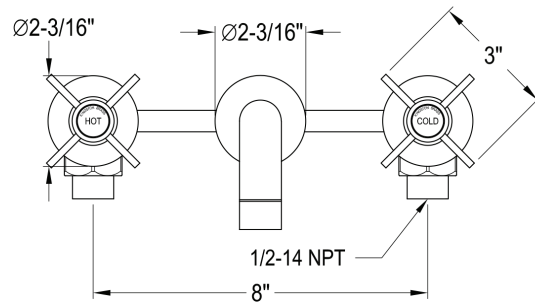

Hyde Park Wall-Mount Roman Tub Faucet

SKU # 142644

Overall Dimensions:

- Length: 11"
- Width: 11 1/4"
- Height: 3"
- Minimum Spout Reach: 11 3/16"