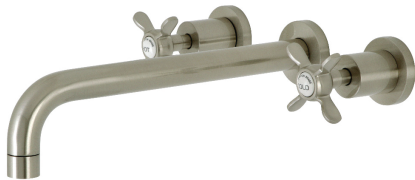

Hyde Park Wall-Mount Roman Tub Faucet

SKU # 142644

Overall Dimensions:

- Length: 11"
- Width: 11 1/4"
- Height: 3"
- Minimum Spout Reach: 11 3/16"