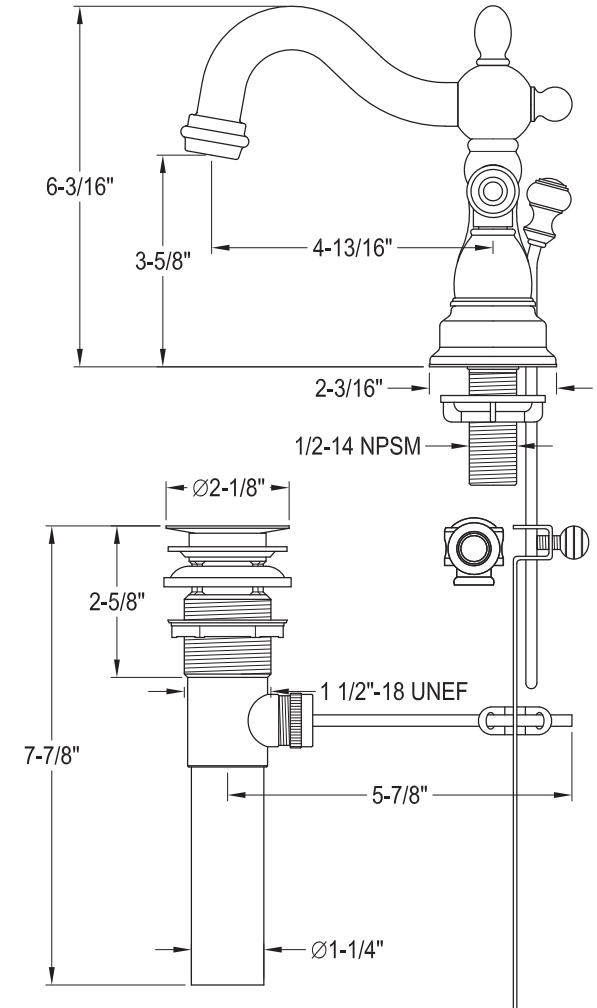

Oro Centerset Bathroom Faucet

SKU # 139508

Overall Dimensions:

Length: 10 3/8"
 Height: 6 3/16"
 Spout Reach: 4 13/16"
 Spout Height: 3 5/8"

Base Dimensions:

Length: 6 3/16"
 Width: 2 3/16"
 Height: 1 1/16"