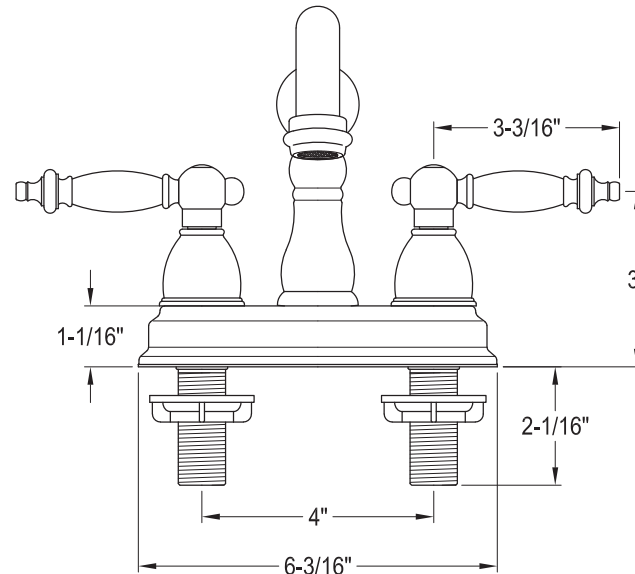

Oro Centerset Bathroom Faucet

SKU # 139508

Overall Dimensions:

Length: 10 3/8"
 Height: 6 3/16"
 Spout Reach: 4 13/16"
 Spout Height: 3 5/8"

Base Dimensions:

Length: 6 3/16"
 Width: 2 3/16"
 Height: 1 1/16"