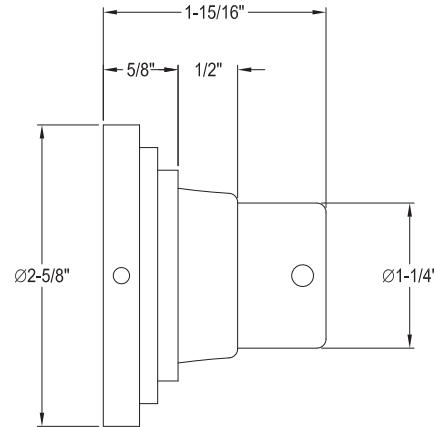

Round Shower Rod Base Tiered Design

SKU # **154456**

Overall Dimensions:

Length: 1 15/16"
 Width: 2 5/8"
 Height: 2 5/8"