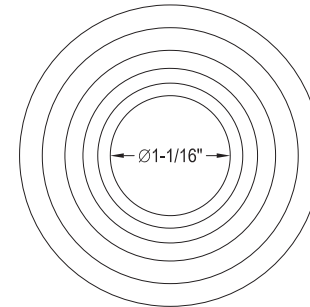

Round Shower Rod Base Tiered Design

SKU # **154456**

Overall Dimensions:

Length: 1 15/16"
 Width: 2 5/8"
 Height: 2 5/8"