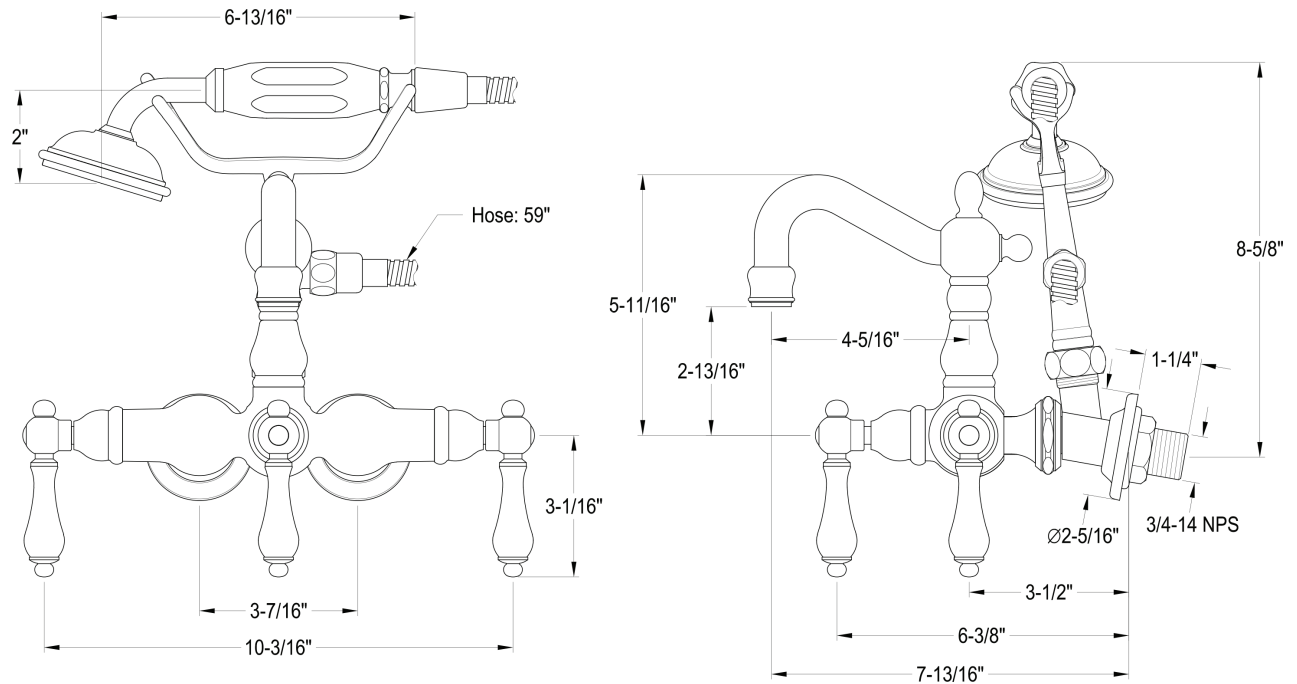

Zensten Wall-Mount Tub Faucet with Hand Shower

SKU # 142142

Overall Dimensions:

Length: 10 1/4"

Width: 7 3/4"

Height: 8 5/8"

Spout Reach From Wall: 7 13/16"

Spout Reach From Center Spout: 4 5/16"

Hose Length: 59"