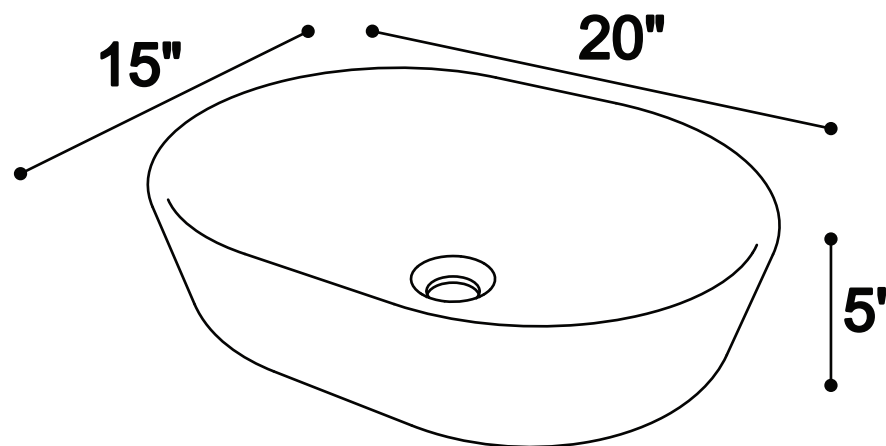

Theo Oval Concrete Vessel Sink

SKU# : 148905

Overall Dimensions:

Length: 20"
Width: 15"
Height: 5"