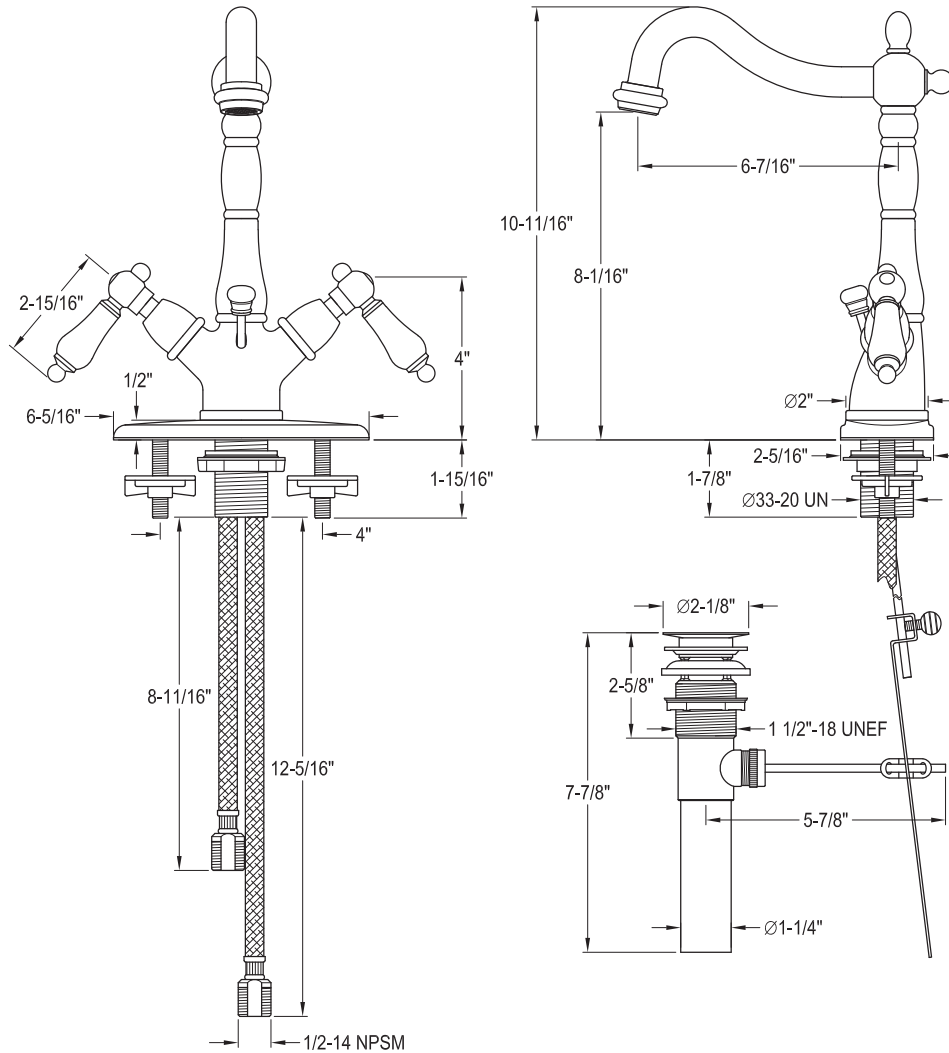

Emily Two-Handle Bathroom Faucet

SKU # I39447

Overall Dimensions:

Length: 6 5/16"
 Height: 10 11/16"
 Spout Reach: 6 7/16"
 Spout Height: 8 1/16"

Base Dimensions:

Length: 6 5/16"
 Width: 2 5/16"