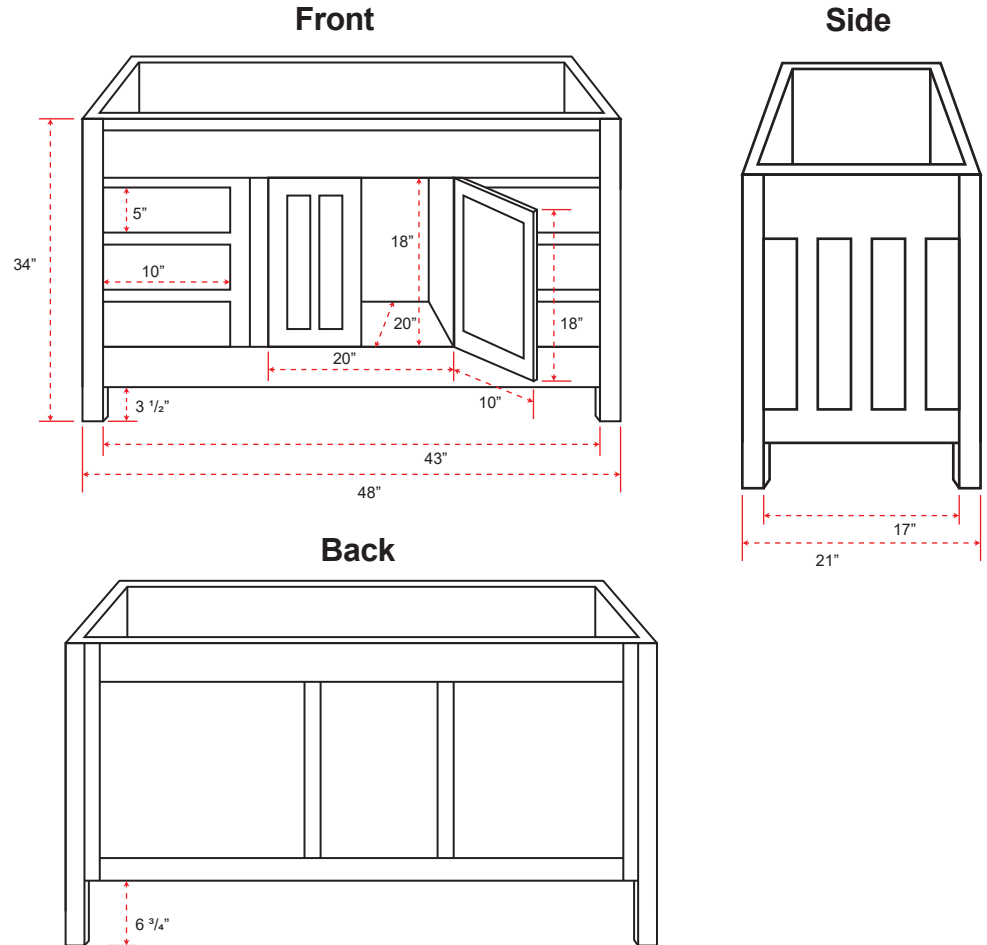

48" Unpainted Shaker Style Poplar Wood Vanity for Vessel Sink - 34" Height

SKU # I56764

Overall Dimensions:

Length: 48"
 Width: 21"
 Height: 34"

Door Dimensions:

Length: 10"
 Thickness: 1"
 Height: 18"

Other Dimensions:

Bottom Gap Height
 (Front & Sides): 3 1/2"
 Bottom Gap Height
 Back): 6 3/4"

Drawer Dimensions:

Length: 10"
 Width: 20"
 Height: 5"