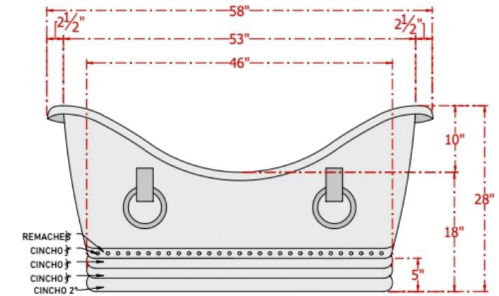

58" Gepper Hammered Copper Double-Slipper Roll-Top Tub with Pedestal

SKU # 142048

Overall Dimensions:

Length: 58"
Width: 28"
Height: 28"
Gauge: 16"

Interior Dimensions:

Length: 50"
Width: 20"

Water Depth: 8"
Capacity: 46-Gallon