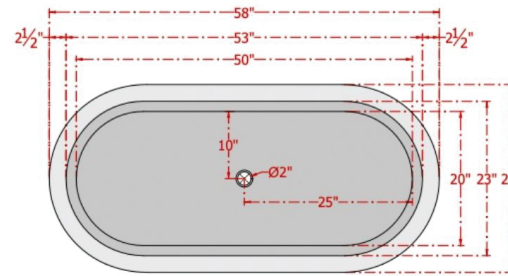

58" Gepper Hammered Copper Double-Slipper Roll-Top Tub with Pedestal

SKU # 142048

Overall Dimensions:

Length: 58"
Width: 28"
Height: 28"
Gauge: 16"

Interior Dimensions:

Length: 50"
Width: 20"

Water Depth: 8"
Capacity: 46-Gallon