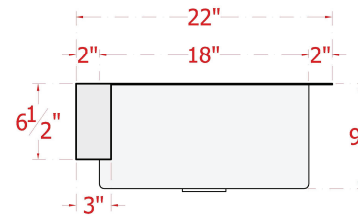

**33" Gipperpar Hammered Copper Single-Bowl Farmhouse Sink**

**SKU # 146292**

**Overall Dimensions:**

Length: 33"  
Width: 22"  
Height: 9"

**Interior Dimensions:**

Length: 29"  
Width: 18"  
Basin Depth: 8"