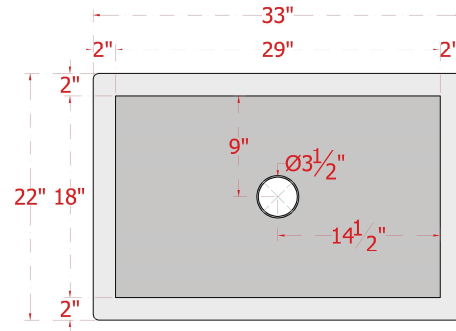

**33" Gipperpar Hammered Copper Single-Bowl Farmhouse Sink**

**SKU # 146292**

**Overall Dimensions:**

Length: 33"  
Width: 22"  
Height: 9"

**Interior Dimensions:**

Length: 29"  
Width: 18"  
Basin Depth: 8"