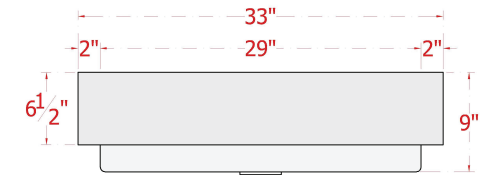

**33" Gipperpar Hammered Copper Single-Bowl Farmhouse Sink**

**SKU # 146292**

**Overall Dimensions:**

Length: 33"  
Width: 22"  
Height: 9"

**Interior Dimensions:**

Length: 29"  
Width: 18"  
Basin Depth: 8"