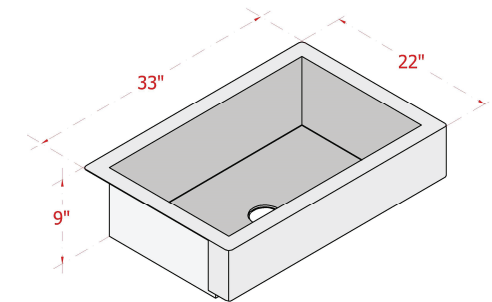

**33" Gipperpar Hammered Copper Single-Bowl Farmhouse Sink**

**SKU # 146292**

**Overall Dimensions:**

Length: 33"  
Width: 22"  
Height: 9"

**Interior Dimensions:**

Length: 29"  
Width: 18"  
Basin Depth: 8"