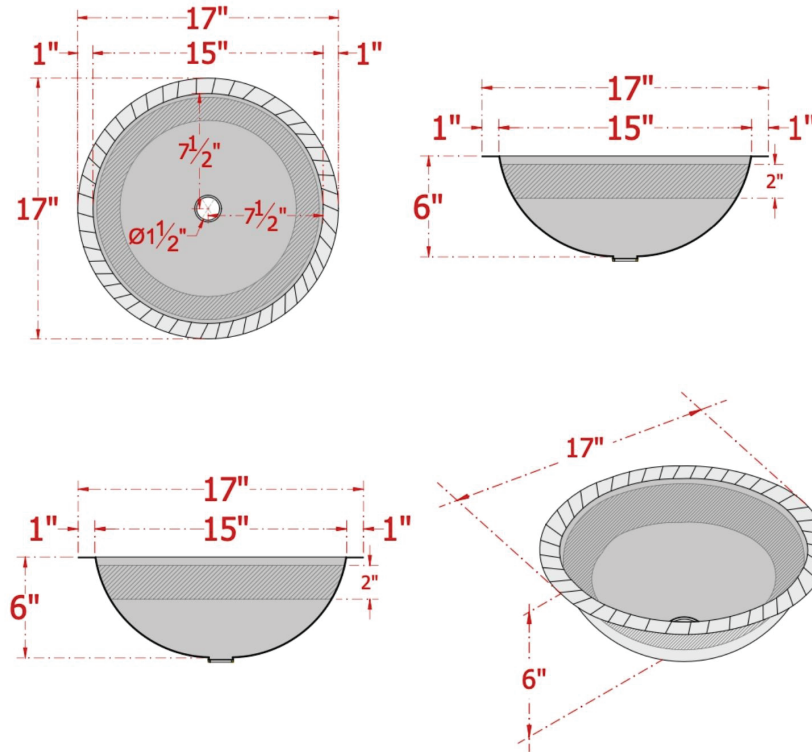

17" Mirandillas Hammered Copper Drop-In Bath Sink

SKU # 148369

Overall Dimensions:

Length: 17"
Width: 17"
Height: 6"

Internal Dimensions:

Length: 15"
Width: 15"
Height: 6"