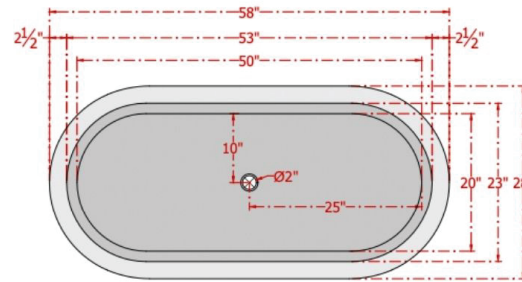

58" Spanton Hammered Copper Double-Slipper Roll-Top Tub with Pedestal

SKU # 142051

**Overall Dimensions:**

Length: 58"  
 Width: 28"  
 Height: 28"  
 Gauge: 16"

**Interior Dimensions:**

Length: 50"  
 Width: 20"  
 Water Depth: 8"  
 Capacity: 46-Gallon