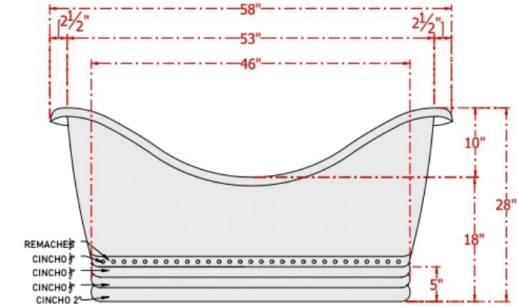

58" Spanton Hammered Copper Double-Slipper Roll-Top Tub with Pedestal

SKU # 142051

**Overall Dimensions:**

Length: 58"  
 Width: 28"  
 Height: 28"  
 Gauge: 16"

**Interior Dimensions:**

Length: 50"  
 Width: 20"  
 Water Depth: 8"  
 Capacity: 46-Gallon