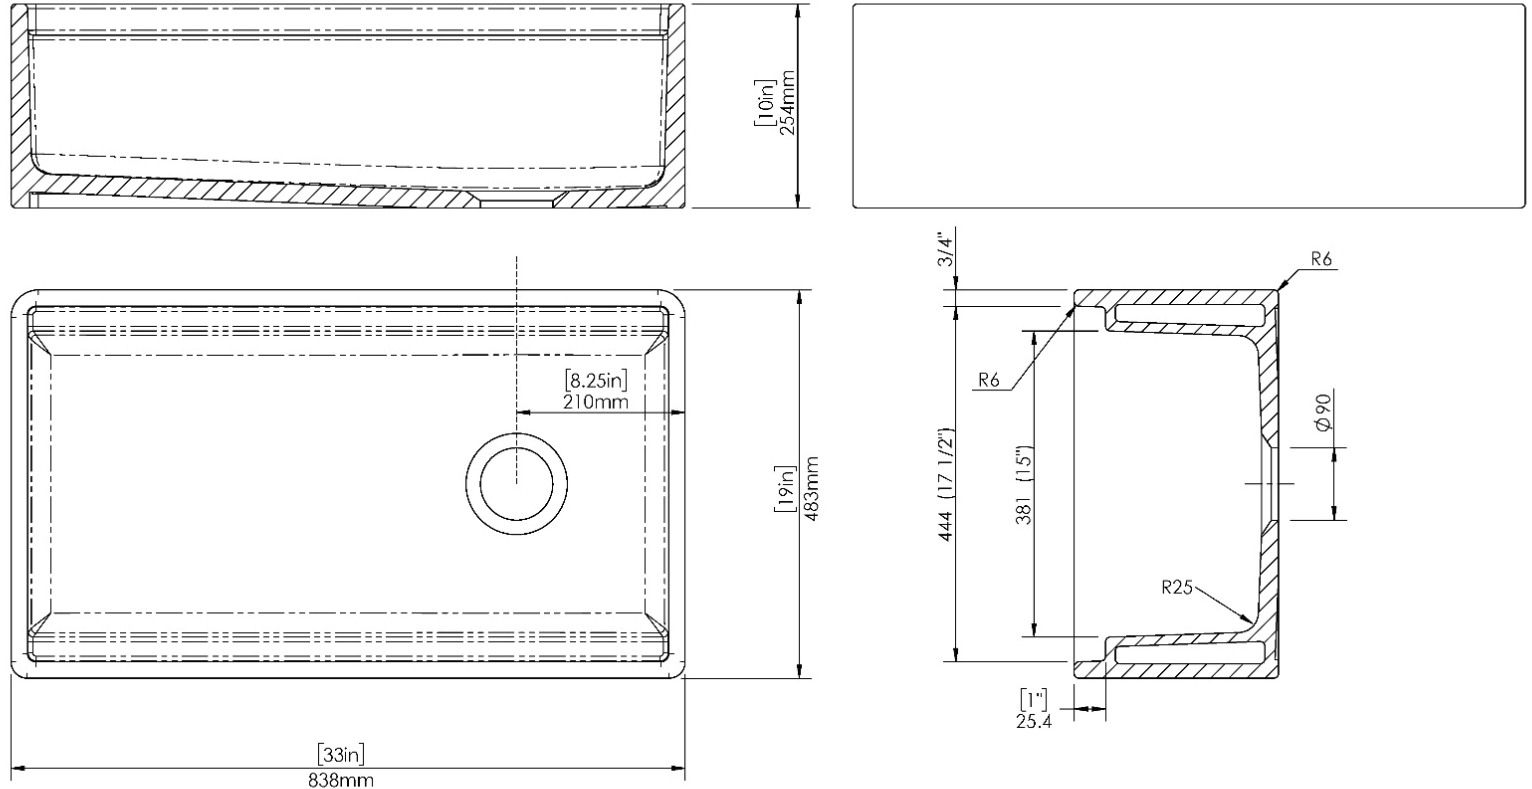

33" Shuler Fireclay Single-Bowl Workstation Farmhouse Sink

SKU # 150072

Overall Dimensions:

Length: 33"
 Width: 19"
 Height: 10"

Interior Dimensions:

Length: 31"
 Width: 17-1/2"
 Basin Depth: 9"